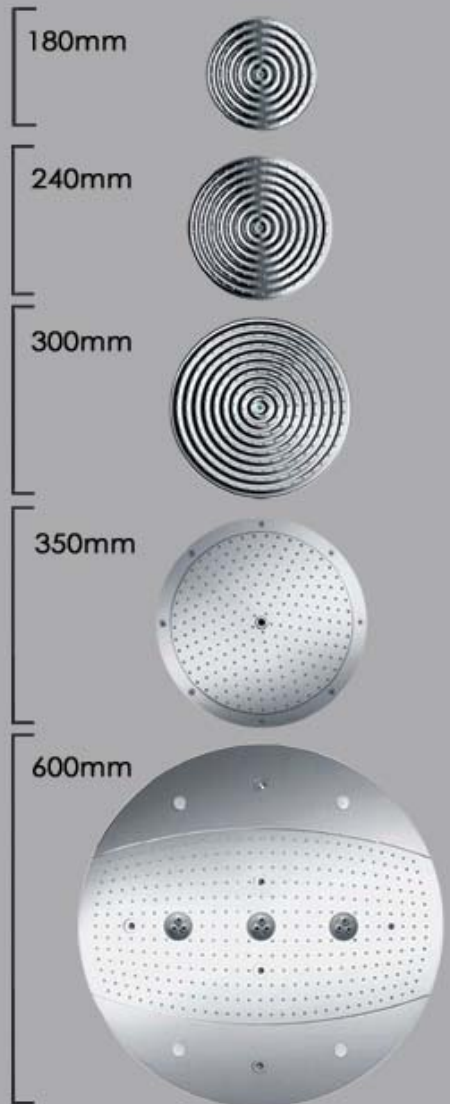

## Hansgrohe Raindance Showers Size Matters.

hansgrohe

AIR Technology

Water + Air = Natural Rain

Raindance  
powered by AIR

Normal shower

Raindance AIR

It is official - bigger is better! What is showering all about?

Firstly, it is about getting wet. The logical conclusion: the bigger the shower head, the greater the pleasure. Thus, the Raindance idea was born - expansive spray discs for expansive shower rain.

Raindance Air overhead showers are big and round. They are designed to accord with the natural human motion, because we're always moving, even in the shower.