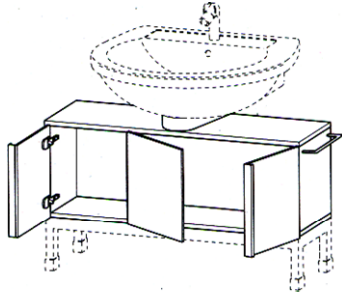

6145.38.10 IN THE MOOD 1050 x 350mm*
 3 doors white transparent (tempered glass)
 white woodfinish body (moisture resistant)
 2 towel rails
 005013 0000 space saving siphon
 for all types of washbasins

6197.06.06.10 STARCK 1 800 x 400mm*
 2 doors white front (thermoplast matt painted)
 white décor body (moisture resistant)
 005013 0000 space saving siphon
 for Starck washbasins

Washbasin
 without overflow, fixings incl.
 bowl on right / bowl on left 1100 x 570mm
 230910.00001 / 230710.00001 white
 230910.8000 / 230710.8000 yellow
 230910.3500 / 230710.3500 platinum
 005036.1000 > siphon
 6298.00 Vanity unit white interior
 6298.80 Vanity unit yellow interior
 1 drawer with tray for sundries
 brackets included

Washbasin
 230370.00001 705 x 520mm
 005036.1000 > siphon
 6297.00 Vanity unit white interior
 6297.80 Vanity unit yellow interior
 1 drawer with tray for sundries
 brackets included

**Dimensions and specifications subject
 to change without prior notice.**