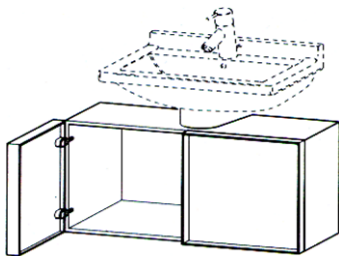

6197.06.06.10 STARCK 1 800 x 400mm*
2 doors white front (thermoplast matt painted)
white décor body (moisture resistant)
005013 0000 space saving siphon
for Starck washbasins