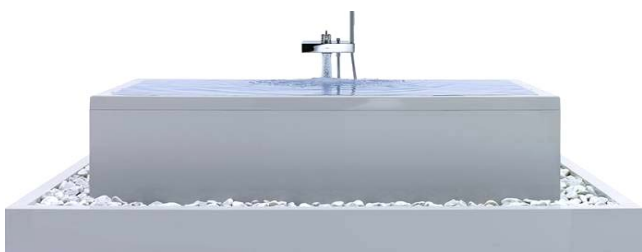

ACRYLIC TUBS

700100.00.0000000 DCODE inlay bathtub 1700 x 750 x 400mm
with outlet in foot area
790225.00.0001000 waste & overflow for outlet sideways

700003.00.1000000 STARCK inlay bathtub 1700 x 750 x 460mm
790000.00.0000000 headrest, white
790100.00.0000000 support frame
790103.00.0000000 bathtub anchor
790201.00.0001000 waste & overflow

700075.00.0000000 2nd FLOOR inlay bathtub 1700 x 750 x 430mm
with special waste & overflow
790100.00.0000000 support frame
790103.00.0000000 bathtub anchor
790104.00.0000000 rubber profile
790215.00.0001000 flood spout (left)

700019.00.0001000 HAPPY D. free standing tub with panel & frame
1800 x 800 x 460mm
790206.00.0001000 waste & overflow

700012.00.000.0000 STARCK free standing tub with panel & frame
1900 x 900 x 460mm
790206.00.000.1000 waste & overflow

ACRYLIC TUBS

700061.00.000.1000

 STARCK X free-standing tub
 with 2 backrest slopes & special handled stones
 230 x 1420 x 600mm

700062.00.000.1000

 STARCK X free-standing tub
 with 2 backrest slopes & wooden planks
 230 x 1420 x 600mm