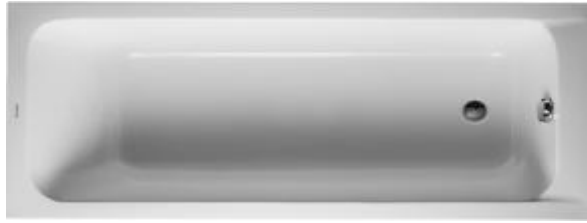

ACRYLIC TUBS

700100.00.0000000 DCODE inlay bathtub 1700 x 750 x 400mm
with outlet in foot area
790225.00.0001000 waste & overflow for outlet sideways

700003.00.1000000 STARCK inlay bathtub 1700 x 750 x 460mm
790000.00.0000000 headrest, white
790100.00.0000000 support frame
790103.00.0000000 bathtub anchor
790201.00.0001000 waste & overflow

700075.00.0000000 2nd FLOOR inlay bathtub 1700 x 750 x 430mm
with special waste & overflow
790100.00.0000000 support frame
790103.00.0000000 bathtub anchor
790104.00.0000000 rubber profile
790215.00.0001000 flood spout (left)

700019.00.0001000 HAPPY D. free standing tub with panel & frame
1800 x 800 x 460mm
790206.00.0001000 waste & overflow

700012.00.000.0000 STARCK free standing tub with panel & frame
1900 x 900 x 460mm
790206.00.000.1000 waste & overflow

710019.00.2001000

 HAPPY D. free standing tub with jetsystem
 1800 x 800 x 460mm (6 side-mounted jets)

790203.00.0001000

waste & overflow with integrated water inlet

700143.00.0000000

BLUE MOON built-in bathtub 1400 x 1400 x 580mm