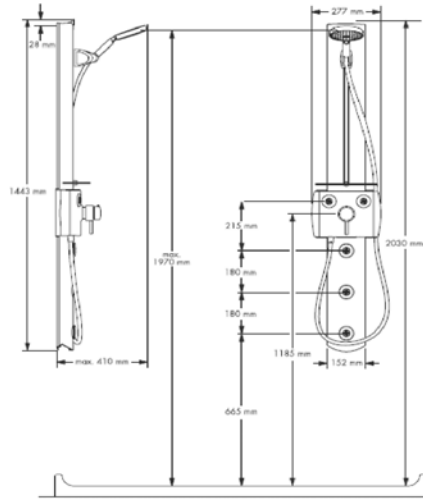

Shower Panels

**26343.000**

Shower Panel COMFORT PLUS

- : with shut-off/diverter valve and thermostatic mixer
- : 1 shelf
- : wall bar with handshower, hose
- : 5 body showers
- : aluminum panel in satin chrome finish & chrome fittings

**26353.000**

Shower Panel COMFORT PLUS

- : with single-lever mixer
- : 1 shelf
- : wall bar with handshower, hose
- : 5 body showers
- : aluminum panel in satin chrome finish & chrome fittings

**26871.000**

Shower Panel LIFT2

- : Raindance overhead shower
- : 1 handshower, 6 body showers
- : satin chrome panel and chrome fittings
- : height adjustable

Dimensions and specifications subject to change without prior notice.