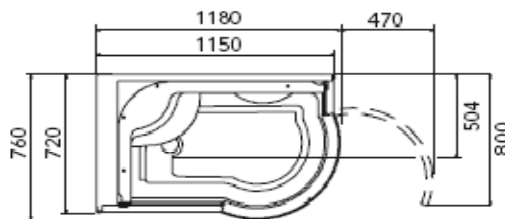

Dimensions and specifications subject to change without prior notice.

236 E. Rodriguez Senior Ave., Brgy. Don Manuel, Quezon City Tels : (+632) 740-7509 Fax : (+632) 749-5363
Unit 102 First Midland Offices, 109 Gamboa St., Legaspi Village, Makati City Tels:(+632) 501-5395, 751-0687
Booth 6, Mc Home Builders Depot, Fort Bonifacio Global City, Taguig Telefax : (632) 815-6057
Email: kuysen@pltdsl.net