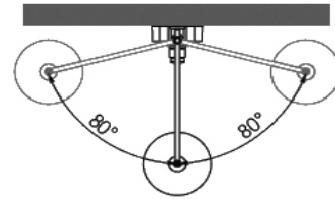

Shower Panel

**26382.000**

Shower Panel SWING

- : Raindance Air 240mm ohs
- : shower arm 400mm turnable
- : Raindance S 100 Air 3jet handshower
- : Isiflex'B shower hose 1.60m
- : Porter'S wall support
- : 3 body jets with massage spray exchangeable
- : thermostatic mixer with anti-scald protection
- : chrome pip and fittings