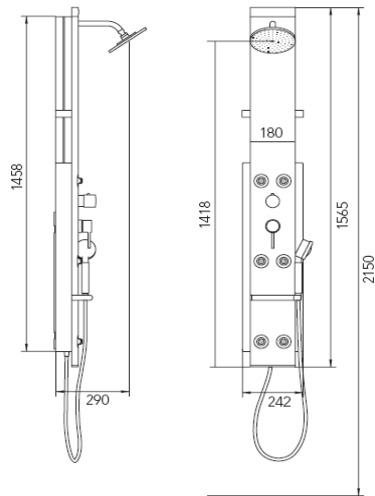

Shower Panels

**26343.000**

Shower Panel COMFORT PLUS

- : with shut-off/diverter valve and thermostatic mixer
- : 1 shelf
- : wall bar with handshower, hose
- : 5 body showers
- : aluminum panel in satin chrome finish & chrome fittings

**26353.000**

Shower Panel COMFORT PLUS

- : with single-lever mixer
- : 1 shelf
- : wall bar with handshower, hose
- : 5 body showers
- : aluminum panel in satin chrome finish & chrome fittings

**26871.000**

Shower Panel LIFT2

- : Raindance overhead shower
- : 1 handshower, 6 body showers
- : satin chrome panel and chrome fittings
- : height adjustable

Dimensions and specifications subject to change without prior notice.