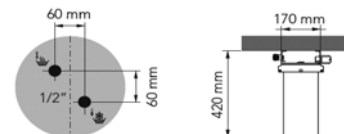

26017.000

Shower Panel SKYLINE

- : Raindance 150 Air 1jet ohs foldable to 95 and 110 degrees
- : Raindance 100 Air 3jet handshower foldable
- : Isiflex'B shower hose 1.60m
- : 5 body jets with massage spray
- : foot rest with anti-slip foldable
- : thermostatic mixer with anti-scald protection
- : anodized aluminum panel in satin chrome finish with chrome fittings