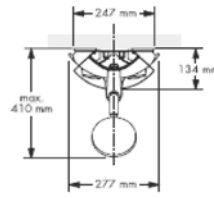

Shower Panels

26343.000

Shower Panel COMFORT PLUS

- : with shut-off/diverter valve and thermostatic mixer
- : 1 shelf
- : wall bar with handshower, hose
- : 5 body showers
- : aluminum panel in satin chrome finish & chrome fittings