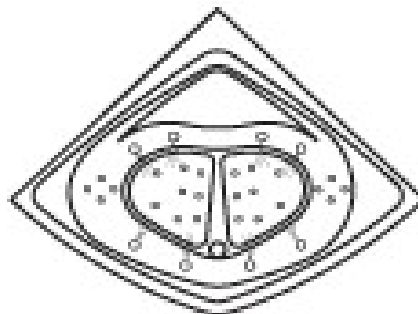

**26311.000**

Shower Panel SIDEWAY

- : Raindance S 150 Air 3jet handshower
- : 5 body jets with massage spray
- : shower support adjustable in height
- : Isiflex shower hose 2.00m
- : shower hose guide
- : 3 shelves detachable
- : thermostatic mixer with anti-scald protection
- : anodized aluminum panel in satin chrome finish with chrome fittings

Tub & Whirlpools

**22705.000 Bathtub 215**  
**22706.000 Whirlpool 215**  
 : single seat  
 : 1800 x 800 x 480mm  
 : 16 airjets, 8 waterjets  
 : with integrated tub mixer  
 and Poolmaster

**22711.000 Bathtub 250**  
**22712.000 Whirlpool 250**  
 : single seat  
 : 1700 x 800 x 425mm  
 : 14 airjets, 8 waterjets  
 : with integrated tub mixer  
 and Poolmaster

**22713.000 Bathtub 260**  
**22714.000 Whirlpool 260**  
 : single seat  
 : 1790 x 1100 x 430mm  
 : 16 airjets, 8 waterjets  
 : with integrated tub mixer  
 : with Poolmaster

**22715.000 Bathtub 280**  
**22716.001 Whirlpool 280**  
 : single seat  
 : 1512 x 1512 x 446mm  
 : 24 airjets, 8 waterjets  
 : with integrated tub mixer  
 and Poolmaster