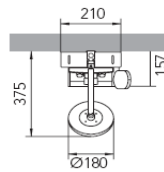

**26353.000**

Shower Panel COMFORT PLUS

- : with single-lever mixer
- : 1 shelf
- : wall bar with handshower, hose
- : 5 body showers
- : aluminum panel in satin chrome finish & chrome fittings

**26871.000**