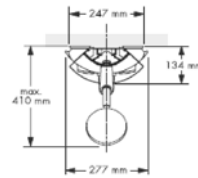

**26353.000**

Shower Panel COMFORT PLUS

- : with single-lever mixer
- : 1 shelf
- : wall bar with handshower, hose
- : 5 body showers
- : aluminum panel in satin chrome finish & chrome fittings

**26871.000**