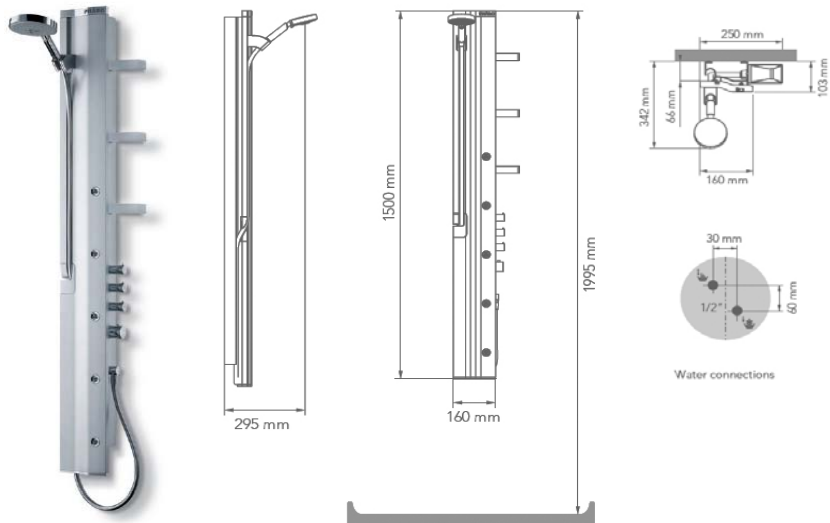

Shower Panel LIFT2

- : Raindance overhead shower
- : 1 handshower, 6 body showers
- : satin chrome panel and chrome fittings
- : height adjustable

Dimensions and specifications subject to change without prior notice.

Shower Panels

**26111.000 (with Raindance)**

Shower Panel PRESTIGE

- : manual version
- : 1 overhead shower, 1 handshower
- 6 body showers
- : 1 12V/10W halogen spotlight
- : epoxy coated aluminum panel with glass shelf
- : chrome fittings

**26311.000**

Shower Panel SIDEWAY

- : Raindance S 150 Air 3jet handshower
- : 5 body jets with massage spray
- : shower support adjustable in height
- : Isiflex shower hose 2.00m
- : shower hose guide
- : 3 shelves detachable
- : thermostatic mixer with anti-scald protection
- : anodized aluminum panel in satin chrome finish with chrome fittings