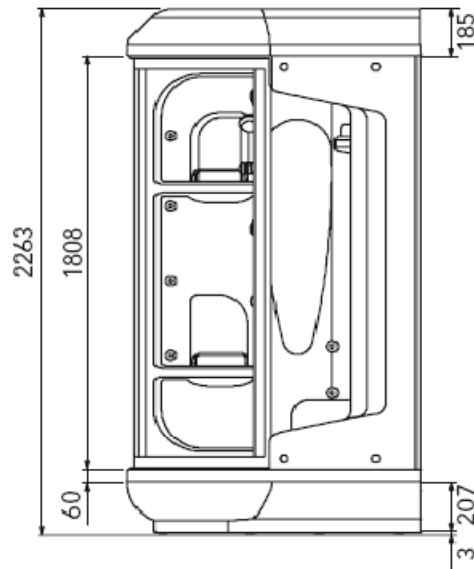

Shower Temple

21120.000 left

21121.000 right

- : Steam Temple DL40
- : Raindance overhead shower
- : 8 body showers
- : integrated seat
- : PMMA acrylic surface
- : service hatch
- : removable plinth
- : matt chrome door frame
- : chrome fittings