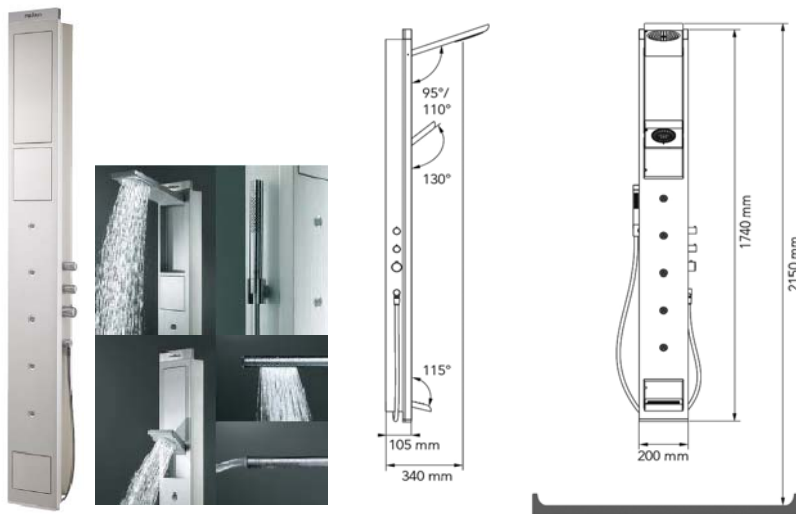

**26353.000**

Shower Panel COMFORT PLUS

- : with single-lever mixer
- : 1 shelf
- : wall bar with handshower, hose
- : 5 body showers
- : aluminum panel in satin chrome finish & chrome fittings

**26871.000**

Shower Panel LIFT2

- : Raindance overhead shower
- : 1 handshower, 6 body showers
- : satin chrome panel and chrome fittings
- : height adjustable

Dimensions and specifications subject to change without prior notice.

Shower Panels

**26111.000 (with Raindance)**

Shower Panel PRESTIGE

- : manual version
- : 1 overhead shower, 1 handshower
- 6 body showers
- : 1 12V/10W halogen spotlight
- : epoxy coated aluminum panel with glass shelf
- : chrome fittings

**26311.000**

Shower Panel SIDEWAY

- : Raindance S 150 Air 3jet handshower
- : 5 body jets with massage spray
- : shower support adjustable in height
- : Isiflex shower hose 2.00m
- : shower hose guide
- : 3 shelves detachable
- : thermostatic mixer with anti-scald protection
- : anodized aluminum panel in satin chrome finish with chrome fittings