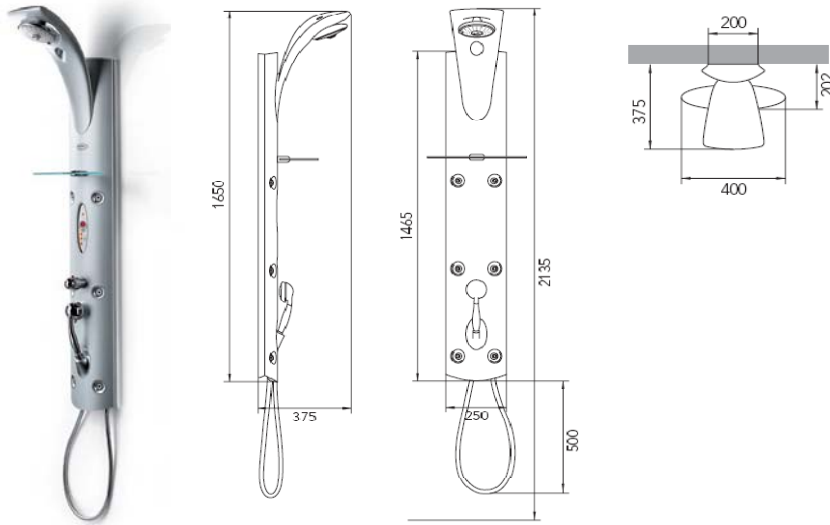

Shower Panels

**26343.000**

Shower Panel COMFORT PLUS

- : with shut-off/diverter valve and thermostatic mixer
- : 1 shelf
- : wall bar with handshower, hose
- : 5 body showers
- : aluminum panel in satin chrome finish & chrome fittings

**26353.000**

Shower Panel COMFORT PLUS

- : with single-lever mixer
- : 1 shelf
- : wall bar with handshower, hose
- : 5 body showers
- : aluminum panel in satin chrome finish & chrome fittings

**26871.000**

Shower Panel LIFT2

- : Raindance overhead shower
- : 1 handshower, 6 body showers
- : satin chrome panel and chrome fittings
- : height adjustable

Dimensions and specifications subject to change without prior notice.

Shower Panels

**26111.000 (with Raindance)**

Shower Panel PRESTIGE

- : manual version
- : 1 overhead shower, 1 handshower
- 6 body showers
- : 1 12V/10W halogen spotlight
- : epoxy coated aluminum panel with glass shelf
- : chrome fittings