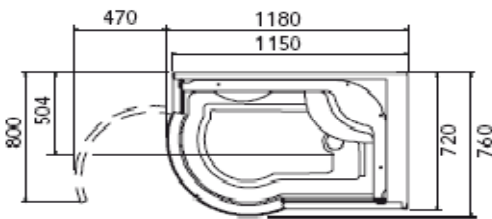

Dimensions and specifications subject to change without prior notice.

236 E. Rodriguez Senior Ave., Brgy. Don Manuel, Quezon City Tels : (+632) 740-7509 Fax : (+632) 749-5363
Unit 102 First Midland Offices, 109 Gamboa St., Legaspi Village, Makati City Tels:(+632) 501-5395, 751-0687
Booth 6, Mc Home Builders Depot, Fort Bonifacio Global City, Taguig Telefax : (632) 815-6057
Email: kuysen@pltdsl.net