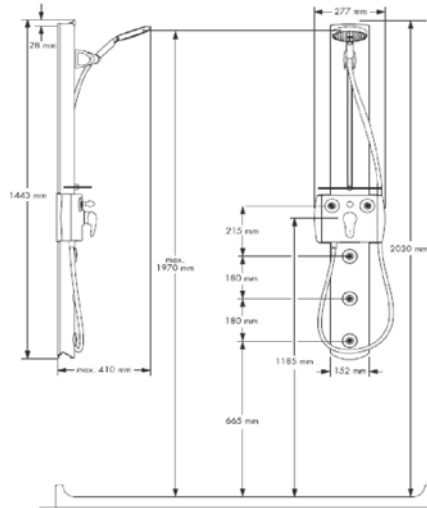

Shower Panels

**26343.000**

Shower Panel COMFORT PLUS

- : with shut-off/diverter valve and thermostatic mixer
- : 1 shelf
- : wall bar with handshower, hose
- : 5 body showers
- : aluminum panel in satin chrome finish & chrome fittings

**26353.000**

Shower Panel COMFORT PLUS

- : with single-lever mixer
- : 1 shelf
- : wall bar with handshower, hose
- : 5 body showers
- : aluminum panel in satin chrome finish & chrome fittings

**26871.000**

Shower Panel LIFT2

- : Raindance overhead shower
- : 1 handshower, 6 body showers
- : satin chrome panel and chrome fittings
- : height adjustable

Dimensions and specifications subject to change without prior notice.