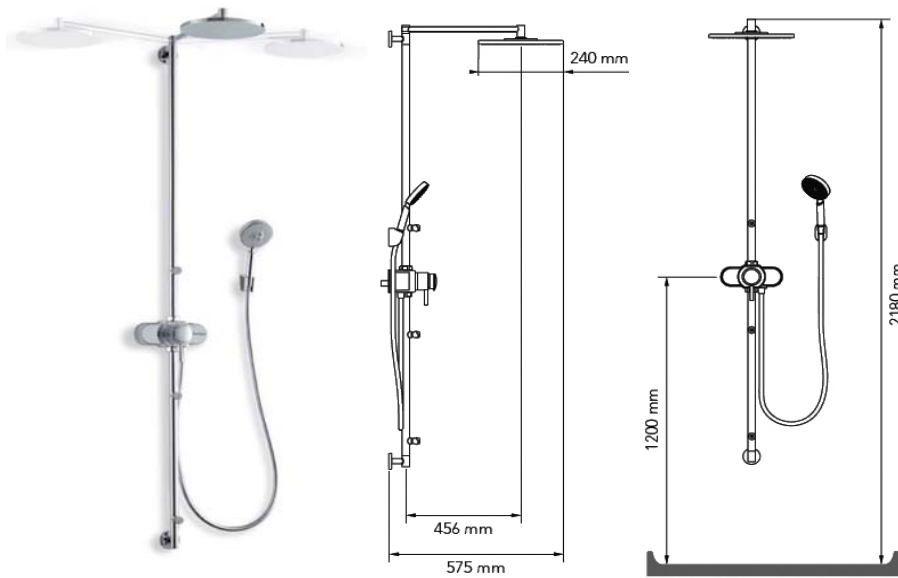

Shower Panels

**26111.000 (with Raindance)**

Shower Panel PRESTIGE

- : manual version
- : 1 overhead shower, 1 handshower
- 6 body showers
- : 1 12V/10W halogen spotlight
- : epoxy coated aluminum panel with glass shelf
- : chrome fittings

**26311.000**

Shower Panel SIDEWAY

- : Raindance S 150 Air 3jet handshower
- : 5 body jets with massage spray
- : shower support adjustable in height
- : Isiflex shower hose 2.00m
- : shower hose guide
- : 3 shelves detachable
- : thermostatic mixer with anti-scald protection
- : anodized aluminum panel in satin chrome finish with chrome fittings

**26017.000**

Shower Panel SKYLINE

- : Raindance 150 Air 1jet ohs foldable to 95 and 110 degrees
- : Raindance 100 Air 3jet handshower foldable
- : Isiflex'B shower hose 1.60m
- : 5 body jets with massage spray
- : foot rest with anti-slip foldable
- : thermostatic mixer with anti-scald protection
- : anodized aluminum panel in satin chrome finish with chrome fittings

Shower Panel

**26382.000**

Shower Panel SWING

- : Raindance Air 240mm ohs
- : shower arm 400mm turnable
- : Raindance S 100 Air 3jet handshower
- : Isiflex'B shower hose 1.60m
- : Porter'S wall support
- : 3 body jets with massage spray exchangeable
- : thermostatic mixer with anti-scald protection
- : chrome pip and fittings