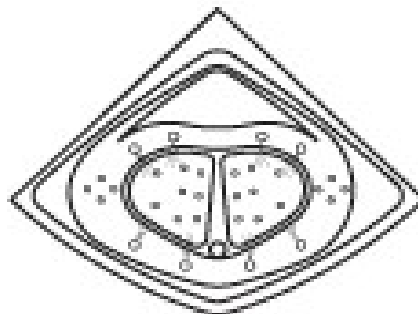

Tub & Whirlpools

22705.000 Bathtub 215
22706.000 Whirlpool 215
 : single seat
 : 1800 x 800 x 480mm
 : 16 airjets, 8 waterjets
 : with integrated tub mixer
 and Poolmaster

22711.000 Bathtub 250
22712.000 Whirlpool 250
 : single seat
 : 1700 x 800 x 425mm
 : 14 airjets, 8 waterjets
 : with integrated tub mixer
 and Poolmaster

22713.000 Bathtub 260
22714.000 Whirlpool 260
 : single seat
 : 1790 x 1100 x 430mm
 : 16 airjets, 8 waterjets
 : with integrated tub mixer
 : with Poolmaster

22715.000 Bathtub 280
22716.001 Whirlpool 280
 : single seat
 : 1512 x 1512 x 446mm
 : 24 airjets, 8 waterjets
 : with integrated tub mixer
 and Poolmaster