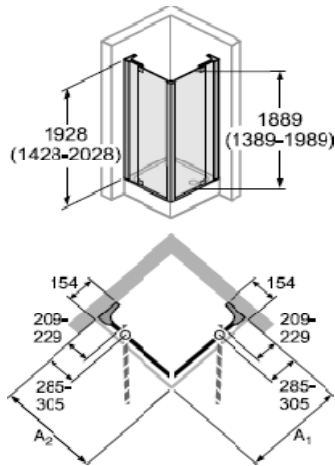

glass shelf with 2 storage surfaces and towel rail
 unique swing-glide door system
 functional column can be adjusted to suit ceiling height

970134.055
shower tray for MAGNA 5000 with front panel

- color : white
- dimension : 1240 x 983 x 770mm
- height : 192mm

543310.091.321.602

Jette Joop 2003 Quadrant swing door with fixed panels, 1-panel (Design Line D)

- profile : chrome
- glass : clear 6mm (8mm fixed segment)
- entry width : 675mm
- setback : 20mm
- tray measurement : (A1) 885-900mm (A2) 1185-1200mm
- height : 1900mm

202147.055.486

Purano Quadrant shower: white

- color : 1200 x 900mm
- dimension : 40mm
- height

for floor-flush installation consisting of sound-absorbing set, waste outlet kit & cover cap and anti-slip surface

200900.055

Novano Square shower tray

- color : white
- dimension : 900 x 900mm
- height : 40mm

for floor-flush installation consisting of sound-absorbing set, waste outlet kit & cover cap and anti-slip surface