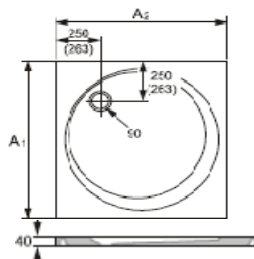

543310.091.321.602

Jette Joop 2003 Quadrant swing door with fixed panels, 1-panel (Design Line D)

- profile : chrome
- glass : clear 6mm (8mm fixed segment)
- entry width : 675mm
- setback : 20mm
- tray measurement : (A1) 885-900mm (A2) 1185-1200mm
- height : 1900mm

202147.055.486

Purano Quadrant shower: white

- color : 1200 x 900mm
- dimension : 40mm
- height

for floor-flush installation consisting of sound-absorbing set, waste outlet kit & cover cap and anti-slip surface

981001.069.321

Jette Joop 1002 Square swing door corner with fixed segments

- profile : brushed silver
- glass : clear 8mm
- entry width : 798 mm
- setback : 10mm
- tray installation : 885-905mm
- height : 1928mm

200900.055

Novano Square shower tray

- color : white
- dimension : 900 x 900mm
- height : 40mm

for floor-flush installation consisting of sound-absorbing set, waste outlet kit & cover cap and anti-slip surface