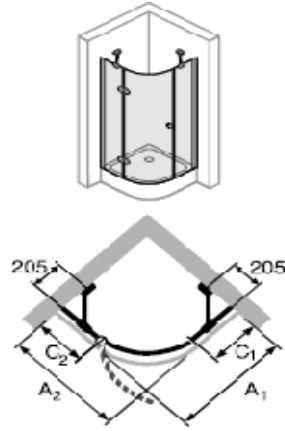

glass shelf with 2 storage surfaces and towel rail
 unique swing-glide door system
 functional column can be adjusted to suit ceiling height

970134.055
shower tray for MAGNA 5000 with front panel

- color : white
- dimension : 1240 x 983 x 770mm
- height : 192mm

with waste outlet kit & cover cap and anti-slip surface

512.5420200
Jette Joop JJ5 Quadrant Swing door with fixed segments, 2-panels with shower panel

- profile : chrome
- glass : clear Anti-Plaque 6mm (8mm fixed)
- tray color : white
- shower panel : Anti-Plaque metallic silver
- tray measurement : 985-1005mm
- height : 1900mm (2102mm with tray)
- shower panel with body jets include thermostatic mixer with anti-scald feature
- handshower with 3 jets, shower hose and bar

543310.091.321.602

Jette Joop 2003 Quadrant swing door with fixed panels, 1-panel (Design Line D)

- profile : chrome
- glass : clear 6mm (8mm fixed segment)
- entry width : 675mm
- setback : 20mm
- tray measurement : (A1) 885-900mm (A2) 1185-1200mm
- height : 1900mm

202147.055.486

Purano Quadrant shower: white

- color : 1200 x 900mm
- dimension : 40mm
- height

for floor-flush installation consisting of sound-absorbing set, waste outlet kit & cover cap and anti-slip surface