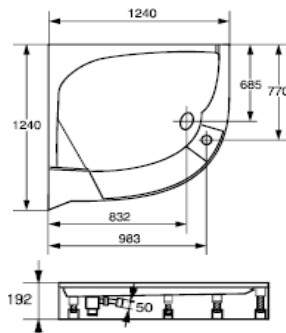

970100.046.322
MAGNA 5000 Swing Sliding door with display case

- profile : iridium silver
- glass : clear Anti-Plaque 6mm
- connection : top fixing
- attachment : hinged left
- tray installation : 1220-1245mm
- height : 1900mm

glass shelf with 2 storage surfaces and towel rail
 unique swing-glide door system
 functional column can be adjusted to suit ceiling height

970134.055
shower tray for MAGNA 5000 with front panel

- color : white
- dimension : 1240 x 983 x 770mm
- height : 192mm

200900.055

Novano Square shower tray

- color : white
- dimension : 900 x 900mm
- height : 40mm

for floor-flush installation consisting of sound-absorbing set, waste outlet kit & cover cap and anti-slip surface

175201.092.321

501 Design bath screen 1-panel

- profile : high-gloss silver
- glass : clear 6mm
- dimension : 220mm (1) 730mm (2)
- total width : 950-965mm