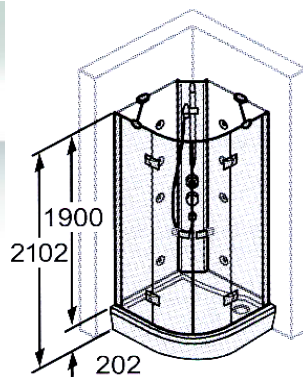

970100.046.322
MAGNA 5000 Swing Sliding door with display case

- profile : iridium silver
- glass : clear Anti-Plaque 6mm
- connection : top fixing
- attachment : hinged left
- tray installation : 1220-1245mm
- height : 1900mm

glass shelf with 2 storage surfaces and towel rail
 unique swing-glide door system
 functional column can be adjusted to suit ceiling height

970134.055
shower tray for MAGNA 5000 with front panel

- color : white
- dimension : 1240 x 983 x 770mm
- height : 192mm

with waste outlet kit & cover cap and anti-slip surface

512.5420200
Jette Joop JJ5 Quadrant Swing door with fixed segments, 2-panels with shower panel

- profile : chrome
- glass : clear Anti-Plaque 6mm (8mm fixed)
- tray color : white
- shower panel : Anti-Plaque metallic silver
- tray measurement : 985-1005mm
- height : 1900mm (2102mm with tray)
- shower panel with body jets include thermostatic mixer with anti-scald feature
- handshower with 3 jets, shower hose and bar

543310.091.321.602

Jette Joop 2003 Quadrant swing door with fixed panels, 1-panel (Design Line D)

- profile : chrome
- glass : clear 6mm (8mm fixed segment)
- entry width : 675mm
- setback : 20mm
- tray measurement : (A1) 885-900mm (A2) 1185-1200mm
- height : 1900mm