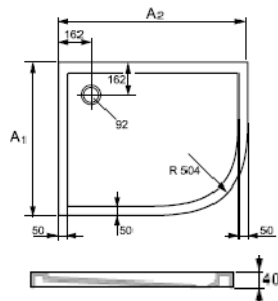

202151.055.486
Purano Quadrant shower tray
color : white
dimension : 900 x 900mm
height : 40mm
for floor-flush installation consisting of sound-absorbing set,
waste outlet kit & cover cap and anti-slip surface