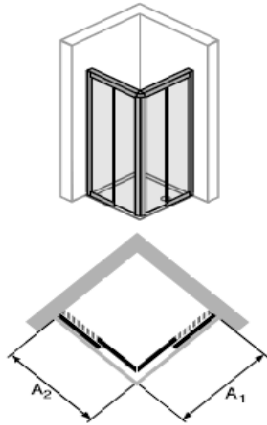

glass shelf with 2 storage surfaces and towel rail
 unique swing-glide door system
 functional column can be adjusted to suit ceiling height

970134.055
shower tray for MAGNA 5000 with front panel

- color : white
- dimension : 1240 x 983 x 770mm
- height : 192mm

202147.055.486

Purano Quadrant shower: white

- color : 1200 x 900mm
- dimension : 40mm
- height

for floor-flush installation consisting of sound-absorbing set, waste outlet kit & cover cap and anti-slip surface

981001.069.321

Jette Joop 1002 Square swing door corner with fixed segments

- profile : brushed silver
- glass : clear 8mm
- entry width : 798 mm
- setback : 10mm
- tray installation : 885-905mm
- height : 1928mm

200900.055

Novano Square shower tray

- color : white
- dimension : 900 x 900mm
- height : 40mm

for floor-flush installation consisting of sound-absorbing set, waste outlet kit & cover cap and anti-slip surface