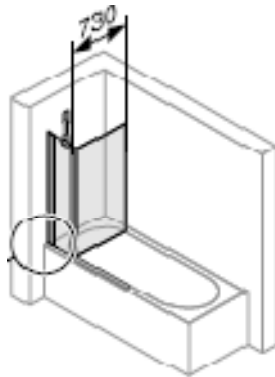

510651.092.321
501 Design Quadrant swing door 2-panel
 profile : high-gloss silver
 glass : clear 6mm
 dimension : 900mm
 tray installation : 880-895mm
 height : 1900mm
 setback : 15mm

202151.055.486
Purano Quadrant shower tray
 color : white
 dimension : 900 x 900mm
 height : 40mm
 for floor-flush installation consisting of sound-absorbing set,
 waste outlet kit & cover cap and anti-slip surface

510671.092.321

501 Design Quadrant swing door with fixed segments, 2-panel

- profile : high-gloss silver
- glass : clear 6mm
- dimension : 900mm
- tray installation : 880-895mm
- height : 1900mm
- setback : 15mm

202151.055.486

Purano Quadrant shower tray

- color : white
- dimension : 900 x 900mm
- height : 40mm

for floor-flush installation consisting of sound-absorbing set, waste outlet kit & cover cap and anti-slip surface

175201.092.321

501 Design bath screen 1-panel

- profile : high-gloss silver
- glass : clear 6mm
- dimension : 220mm (1) 730mm (2)
- total width : 950-965mm