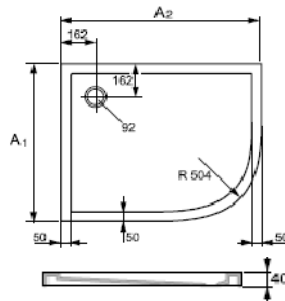

glass shelf with 2 storage surfaces and towel rail
 unique swing-glide door system
 functional column can be adjusted to suit ceiling height

970134.055
shower tray for MAGNA 5000 with front panel

- color : white
- dimension : 1240 x 983 x 770mm
- height : 192mm

with waste outlet kit & cover cap and anti-slip surface

512.5420200
Jette Joop JJ5 Quadrant Swing door with fixed segments, 2-panels with shower panel

- profile : chrome
- glass : clear Anti-Plaque 6mm (8mm fixed)
- tray color : white
- shower panel : Anti-Plaque metallic silver
- tray measurement : 985-1005mm
- height : 1900mm (2102mm with tray)
- shower panel with body jets include thermostatic mixer with anti-scald feature
- handshower with 3 jets, shower hose and bar

543310.091.321.602

Jette Joop 2003 Quadrant swing door with fixed panels, 1-panel (Design Line D)

- profile : chrome
- glass : clear 6mm (8mm fixed segment)
- entry width : 675mm
- setback : 20mm
- tray measurement : (A1) 885-900mm (A2) 1185-1200mm
- height : 1900mm

175201.092.321

501 Design bath screen 1-panel

- profile : high-gloss silver
- glass : clear 6mm
- dimension : 220mm (1) 730mm (2)
- total width : 950-965mm