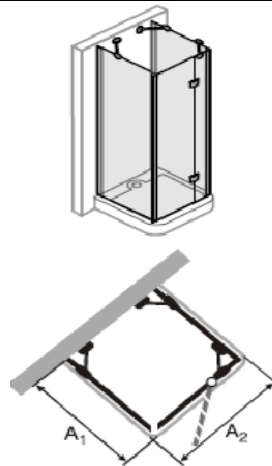

981001.069.321

Jette Joop 1002 Square swing door corner with fixed segments

- profile : brushed silver
- glass : clear 8mm
- entry width : 798 mm
- setback : 10mm
- tray installation : 885-905mm
- height : 1928mm

200900.055

Novano Square shower tray

- color : white
- dimension : 900 x 900mm
- height : 40mm

for floor-flush installation consisting of sound-absorbing set, waste outlet kit & cover cap and anti-slip surface

983604.087.321
Jette Joop 1002 Square sliding door, 2-section corner entry

- profile : matt silver
- glass : clear 6mm (3mm fixed segments)
- entry width : 711mm
- tray installation : 1185-1205mm
- height : 2000mm
- setback : 10mm

981045.069.321
Jette Joop 1002 Square swing door with fixed segments and 2 side panels hinged right

- profile : brushed silver
- glass : clear 6mm (8mm side panel)
- entry width : 675mm
- dimension : 1000 x 1200mm
- height : 1900mm
- setback : 40mm