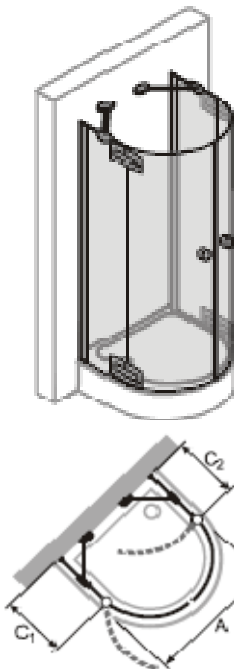

MT3000.C91.352

Manufaktur Studio partially framed semi-circular swing door with fixed panels

- profile : chrome
- glass : clear 8mm
- dimension : 1140mm
- pivot range : 613mm
- entry width : 1054mm
- height : 1900mm

202025.055.513

Marano semi-circular shower tray with 202055.055 front panel

- color : white
- dimension : 1140/900mm

with outlet kit, drainage pipe and cover