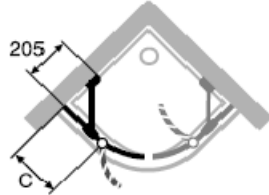

510651.092.321
501 Design Quadrant swing door 2-panel
 profile : high-gloss silver
 glass : clear 6mm
 dimension : 900mm
 tray installation : 880-895mm
 height : 1900mm
 setback : 15mm

202151.055.486
Purano Quadrant shower tray
 color : white
 dimension : 900 x 900mm
 height : 40mm
 for floor-flush installation consisting of sound-absorbing set,
 waste outlet kit & cover cap and anti-slip surface

510671.092.321

501 Design Quadrant swing door with fixed segments, 2-panel

- profile : high-gloss silver
- glass : clear 6mm
- dimension : 900mm
- tray installation : 880-895mm
- height : 1900mm
- setback : 15mm