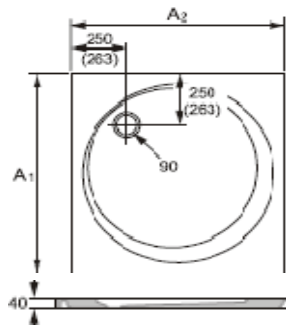

981045.069.321
Jette Joop 1002 Square swing door with fixed segments and 2 side panels hinged right

- profile : brushed silver
- glass : clear 6mm (8mm side panel)
- entry width : 675mm
- dimension : 1000 x 1200mm
- height : 1900mm
- setback : 40mm

MT3000.C91.352
Manufaktur Studio partially framed semi-circular swing door with fixed panels

- profile : chrome
- glass : clear 8mm
- dimension : 1140mm
- pivot range : 613mm
- entry width : 1054mm
- height : 1900mm

202025.055.513
Marano semi-circular shower tray with 202055.055 front panel

- color : white
- dimension : 1140/900mm

with outlet kit, drainage pipe and cover

510951.092.321 left
 510961.092.321 right
501 Design Rectangular Folding swing door
 profile : high-gloss silver
 glass : clear 6mm
 dimension : 900mm
 tray installation : 885-900mm
 height : 1900mm

510671.092.321

501 Design Quadrant swing door with fixed segments, 2-panel

- profile : high-gloss silver
- glass : clear 6mm
- dimension : 900mm
- tray installation : 880-895mm
- height : 1900mm
- setback : 15mm