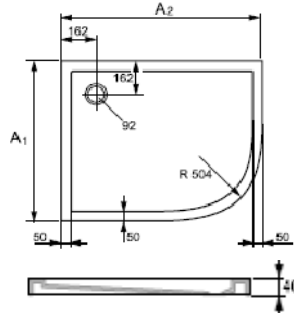

202025.055.513
Marano semi-circular shower tray with 202055.055 front panel

- color : white
- dimension : 1140/900mm

with outlet kit, drainage pipe and cover

510951.092.321 left
 510961.092.321 right
501 Design Rectangular Folding swing door
 profile : high-gloss silver
 glass : clear 6mm
 dimension : 900mm
 tray installation : 885-900mm
 height : 1900mm

200900.055
Novano Square shower tray
 color : white
 dimension : 900 x 900mm
 height : 40mm
 for floor-flush installation consisting of sound-absorbing set,
 waste outlet kit & cover cap and anti-slip surface

510651.092.321
501 Design Quadrant swing door 2-panel
 profile : high-gloss silver
 glass : clear 6mm
 dimension : 900mm
 tray installation : 880-895mm
 height : 1900mm
 setback : 15mm

202151.055.486
Purano Quadrant shower tray
 color : white
 dimension : 900 x 900mm
 height : 40mm
 for floor-flush installation consisting of sound-absorbing set,
 waste outlet kit & cover cap and anti-slip surface

510671.092.321

501 Design Quadrant swing door with fixed segments, 2-panel

- profile : high-gloss silver
- glass : clear 6mm
- dimension : 900mm
- tray installation : 880-895mm
- height : 1900mm
- setback : 15mm