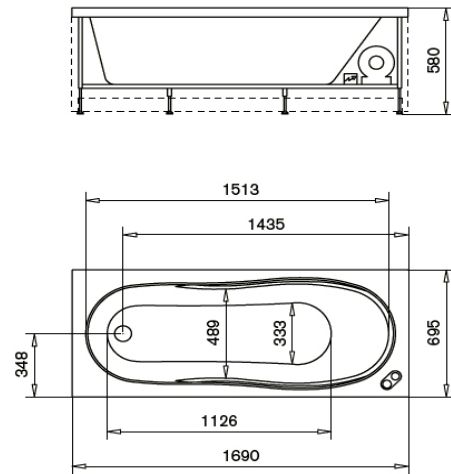

Rondine manual whirlpool bathtub

V300.ON1000.110.000
 150 x 70cm, with drain pipe
 6 jets
 front & side skirt

Astor manual whirlpool bathtub

M400.ON1000.110.000
 170 x 70 x 58cm, with drain pipe
 6 water jets
 front & side skirt

Orchidea corner bathtub 140 x 140 x 57.5cm

2000.ON1000.001000
 140 x 140cm, with drain pipe
 6 water jets
 with front panel

Dimensions and specifications subject to change without prior notice.
 page 1/1