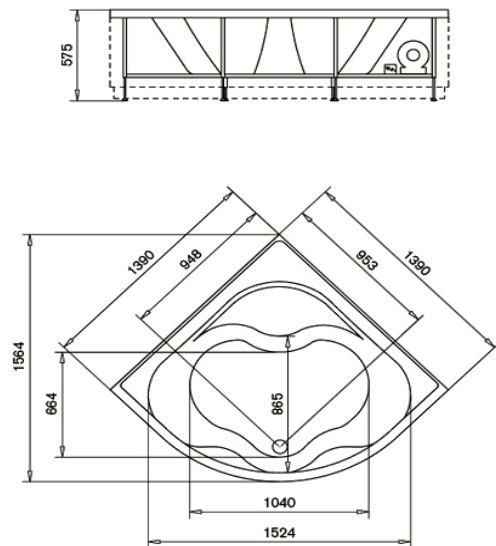

Rondine manual whirlpool bathtub

V300.ON1000.110.000
 150 x 70cm, with drain pipe
 6 jets
 front & side skirt

Astor manual whirlpool bathtub

M400.ON1000.110.000
 170 x 70 x 58cm, with drain pipe
 6 water jets
 front & side skirt

Orchidea corner bathtub 140 x 140 x 57.5cm

2000.ON1000.001000
 140 x 140cm, with drain pipe
 6 water jets
 with front panel

Dimensions and specifications subject to change without prior notice.
 page 1/1