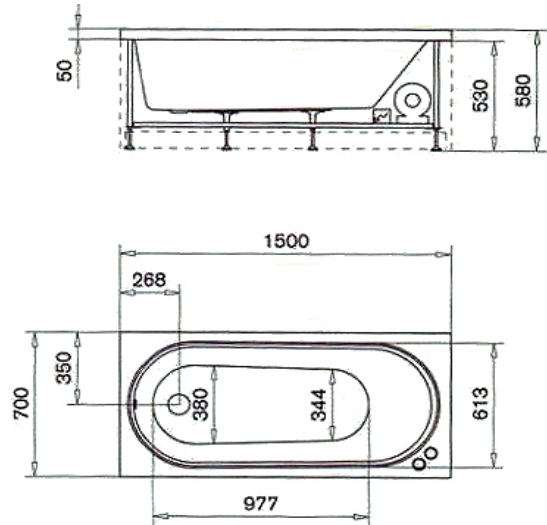

Rondine manual whirlpool bathtub

V300.ON1000.110.000
 150 x 70cm, with drain pipe
 6 jets
 front & side skirt

Astor manual whirlpool bathtub

M400.ON1000.110.000
 170 x 70 x 58cm, with drain pipe
 6 water jets
 front & side skirt

Orchidea corner bathtub 140 x 140 x 57.5cm

2000.ON1000.001000
 140 x 140cm, with drain pipe
 6 water jets
 with front panel

Dimensions and specifications subject to change without prior notice.
 page 1/1