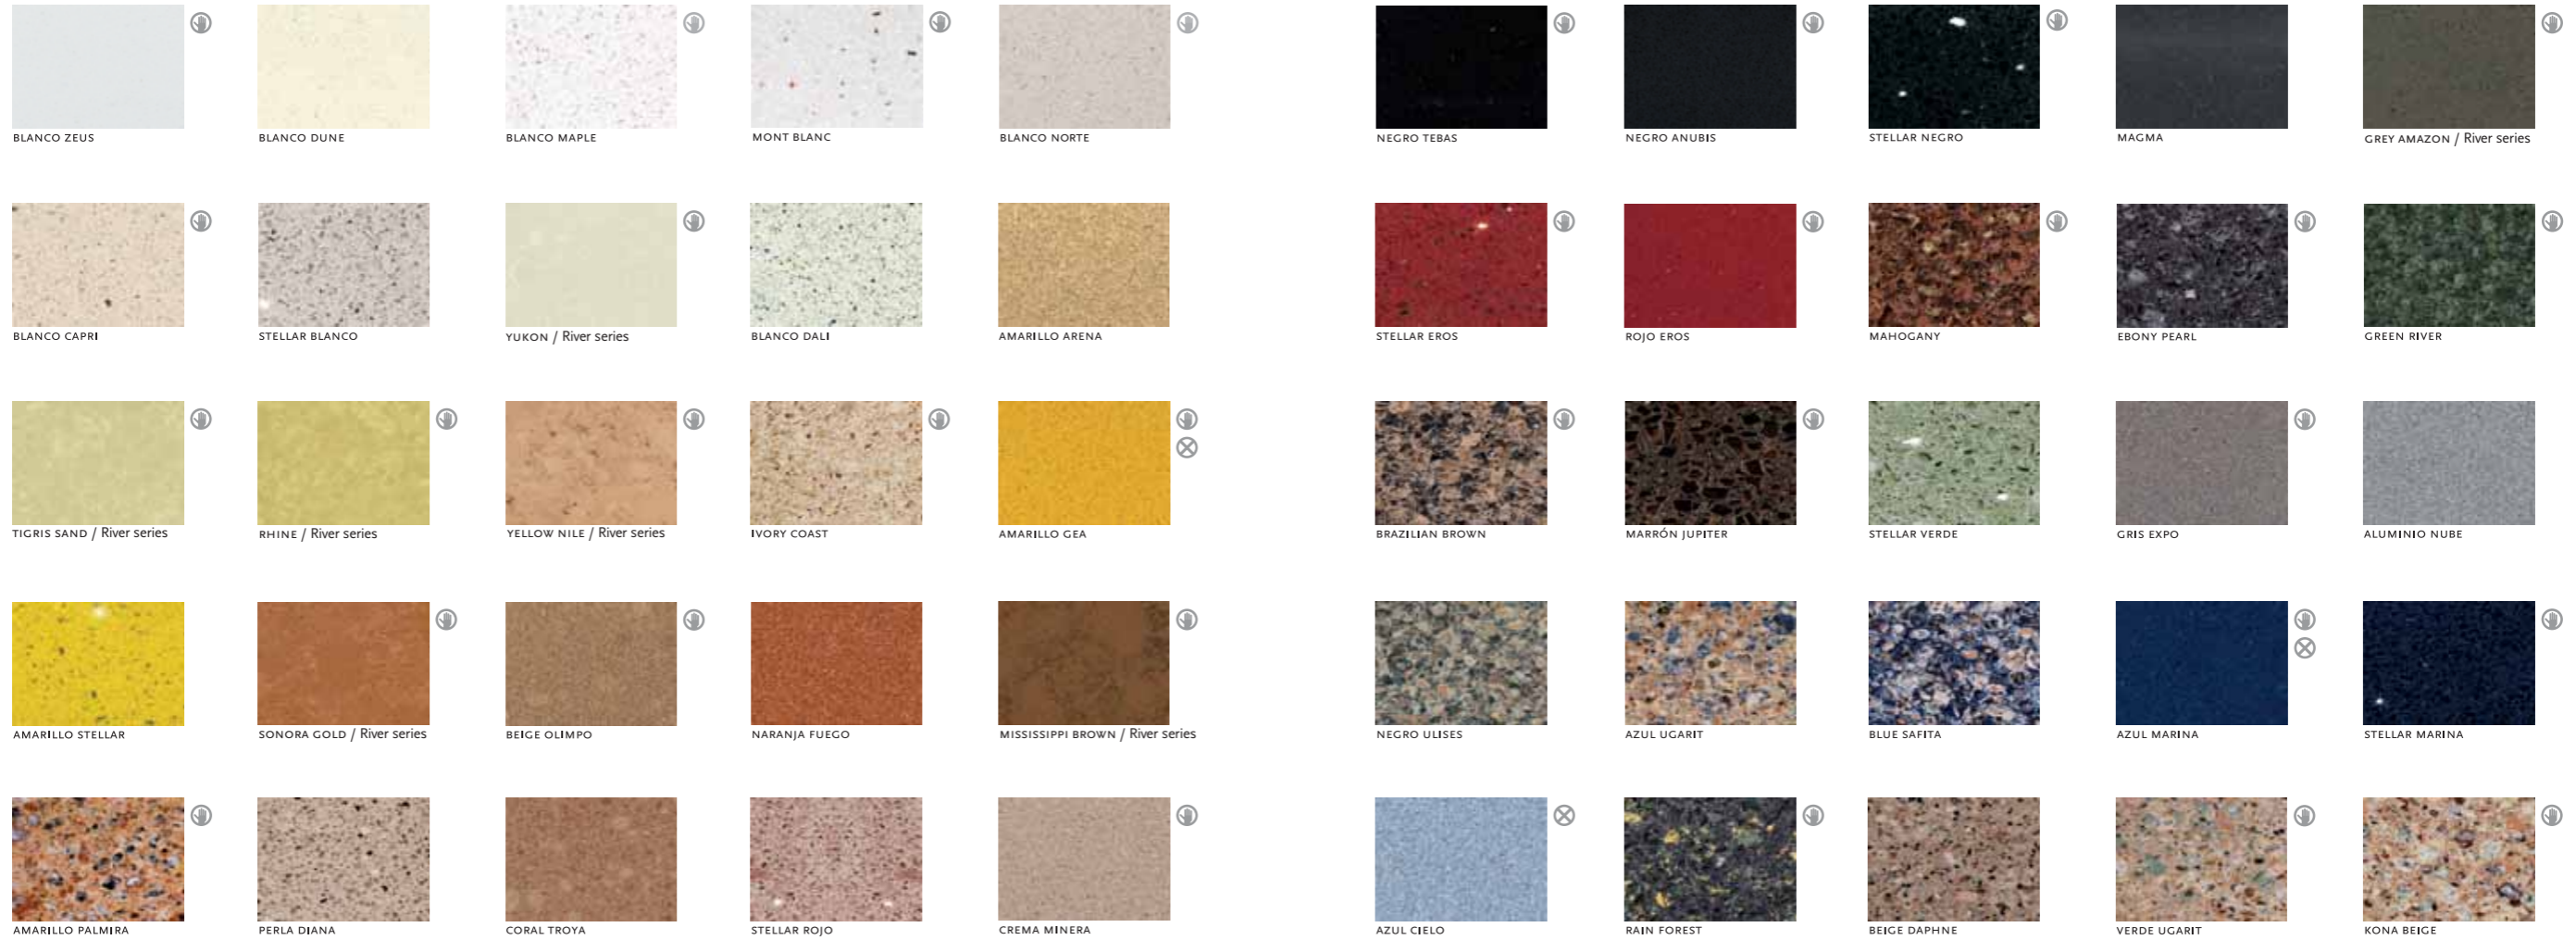

ZEN SERIES

THE NEW ZEN SERIES OF SILESTONE® IS A UNIQUE RANGE OF STUNNING SOLID COLOURS. THIS IS A SOFT AND SOPHISTICATED SELECTION THAT EMBRACES INNOVATION AND EXUDES STYLE.

WELCOME TO AN EXCLUSIVE WORLD, WELCOME TO ZEN.

SILESTONE® COLOUR CHART

leather®
texture

NEW ZEN SERIES 2007

SILESTONE® TILES ARE AVAILABLE IN THE FOLLOWING SIZES.

OTHER SIZES CUT TO REQUIREMENTS ARE AVAILABLE ON REQUEST

STANDARS TILES

60 x 60 cm
60 x 30 cm
40 x 40 cm
60 x 40 cm
30 x 30 cm