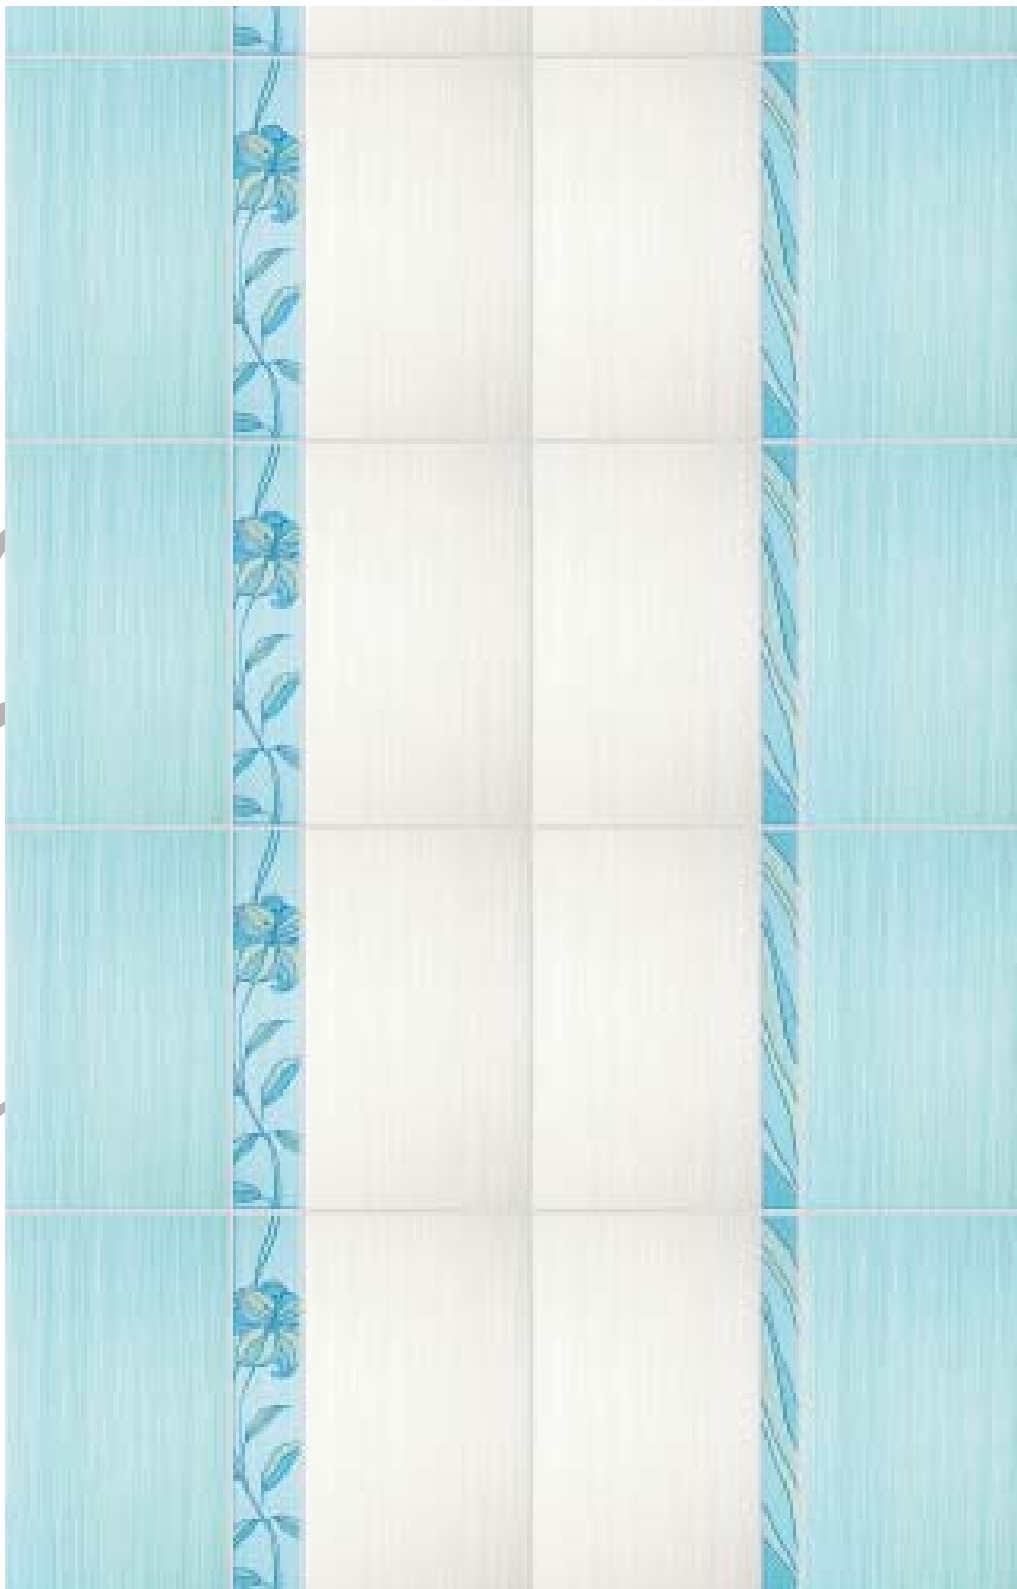

MARINA
LIST. LOTO MARINA/MELA
LIST. MAREA MARINA/MELA
PERLA