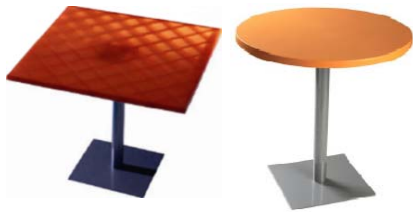

**Cheap Chic by Philippe Starck (1997-2003)**

<b>HIGH BAR STOOL 1140 x 810mm</b>	
material	soldered aluminum epoxy lacquered frame, polypropylene seat
code	5133HZ vanilla yellow
<b>LOW BAR STOOL 980 x 650mm</b>	
material	soldered aluminum epoxy lacquered frame, polypropylene seat
code	5136BZ orange

<b>CHAIR</b>				
material	soldered aluminum epoxy lacquered frame, polypropylene seat			
codes	5123ZZ	vanilla	5120TZ	translucent white
	5124ZZ	taupe	5127TZ	translucent red
	5126ZZ	orange	5126TZ	translucent orange
	5128ZZ	grey blue	5128TZ	translucent violet
	5129ZZ	green UV-treated	5129TZ	translucent acid green
	5125ZZ	anthracite (fire-retardant)		

<b>SQUARE TABLE 70 x 70cm</b>	
material	polypropylene top, epoxy lacquered steel base
code	5140CT translucent white
<b>ROUND TABLE <math>\phi</math>60cm</b>	
material	polypropylene top, epoxy lacquered steel base
code	5148RS Slick Slick light blue