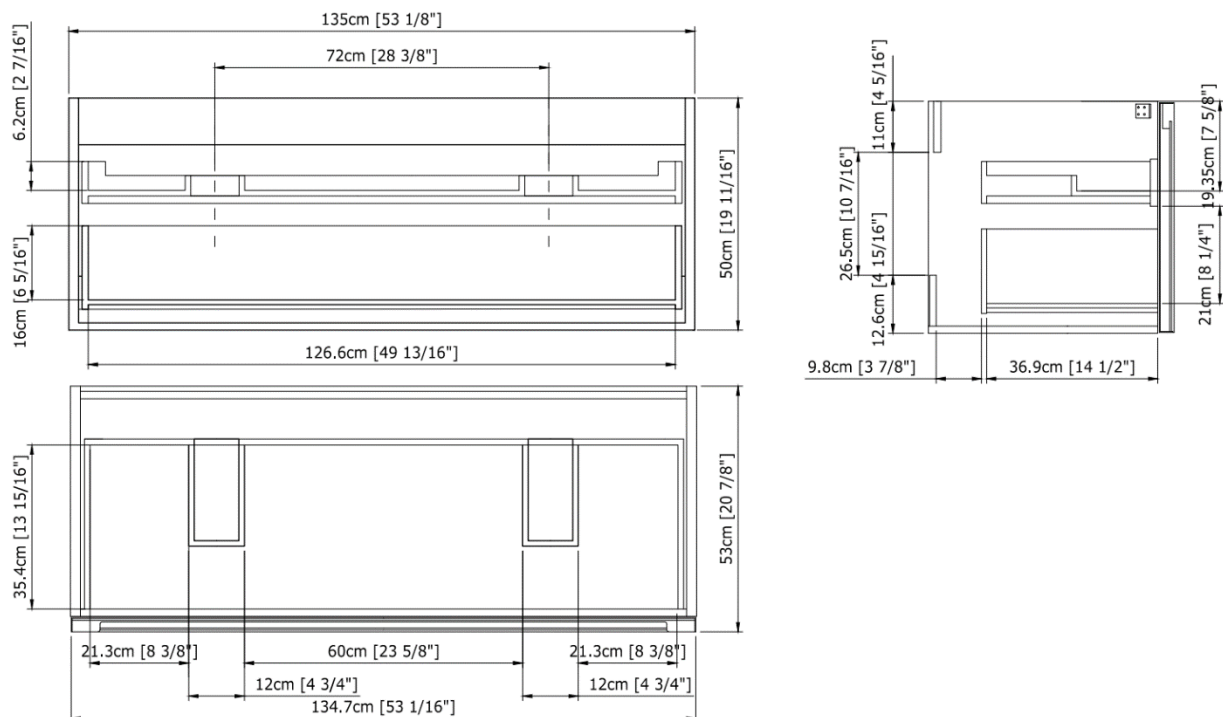

Brand : Artelinea, italy
 Name : +SKIN Washbasin black opalite
 bianco finish
 Item Code : BTMLD135
 Designer :
 Color / Finish : Black opalite bianco
 Dimensions : (see data drawing below for
 dimensions)

Product info:

- Washbasin
- With 2 single tap holes
- 1 whole unit
- With 2 basins

Flushing of pipe must be done before fittings are installed. Failure to do so voids the warranty.

Follow cleaning instructions and avoid using any harmful chemicals.