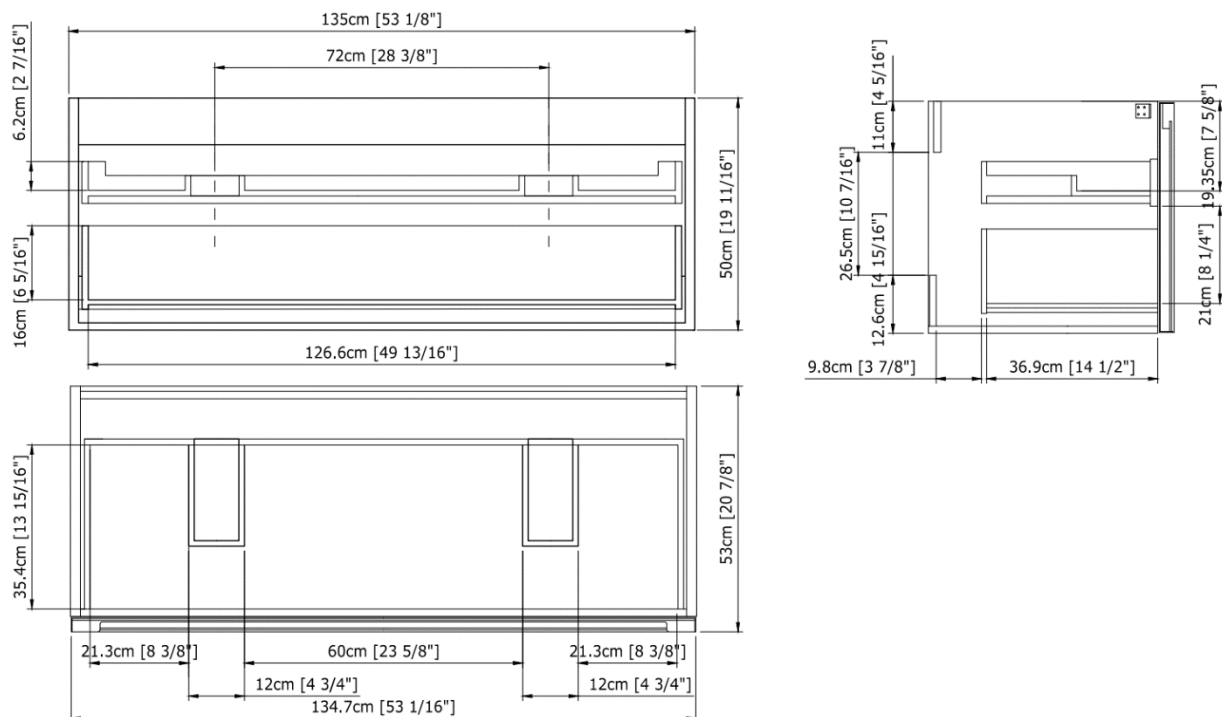

Brand : Artelinea, italy
 Name : +SKIN wall mounted double basin unit
 Item Code : SKE135D/A9/BR
 Designer :
 Color / Finish : Bronzo
 Dimensions : 135 x 53 x 50 cm

Product info:

- Wall mounted double basin unit
- With deep drawer, glass dividers and inner drawer
- With drainage holes
- Cabinet covering laminam filo argento A9
- Cabinet frame: bronzo BR