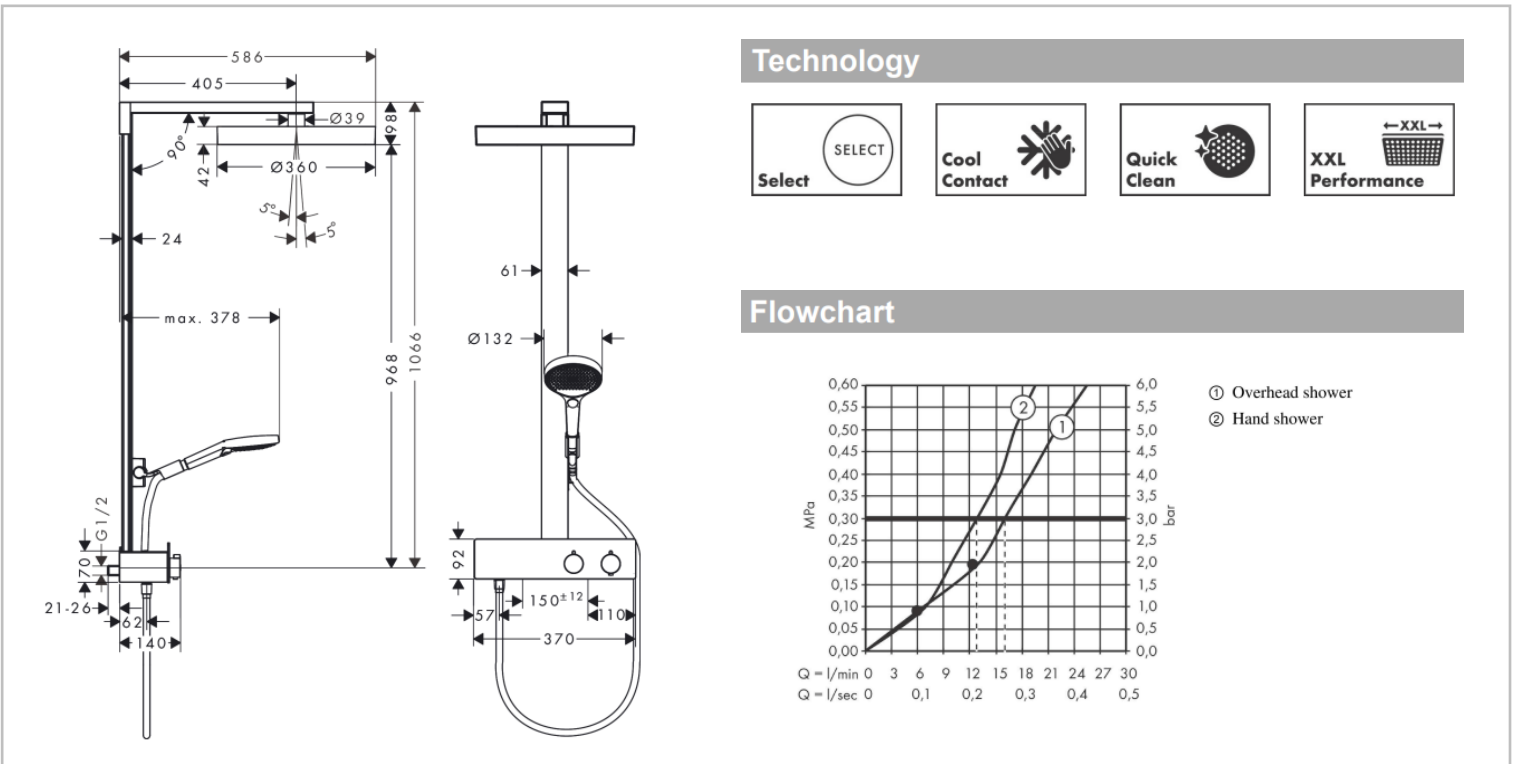

Brand : Hansgrohe, Germany
 Name : Rainfinity Showerpipe 360 1-jet with Showertablet 350
 Item Code : 26853.000
 Color/Finish : Chrome
 Dimensions: (see data drawing below for dimensions)

Product info:

- Consists of overhead shower, hand shower, shower thermostat, shower hose, slider, and shower bar
- Overhead Rainfinity 360 1 jet
- Handshower PowderRain, Intense PowderRain, MonoRain
- Shower head size overhead shower: 360 mm
- Flow rate PowderRain spray (at 3 bar): 15,9 l/min
- Flow rate of hand shower at 3 bar: 12,9 l/min
- Maximum flow rate for Showerpipe at 3 bar: 15,9 l/min
- Minimum flow pressure: 2 bar
- Max. operating pressure: 10 bar
- Ball-joint: overhead shower angle adjustable
- Connection dimension DN15
- Connection thread G ½
- Centre distance 150 ± 12 mm