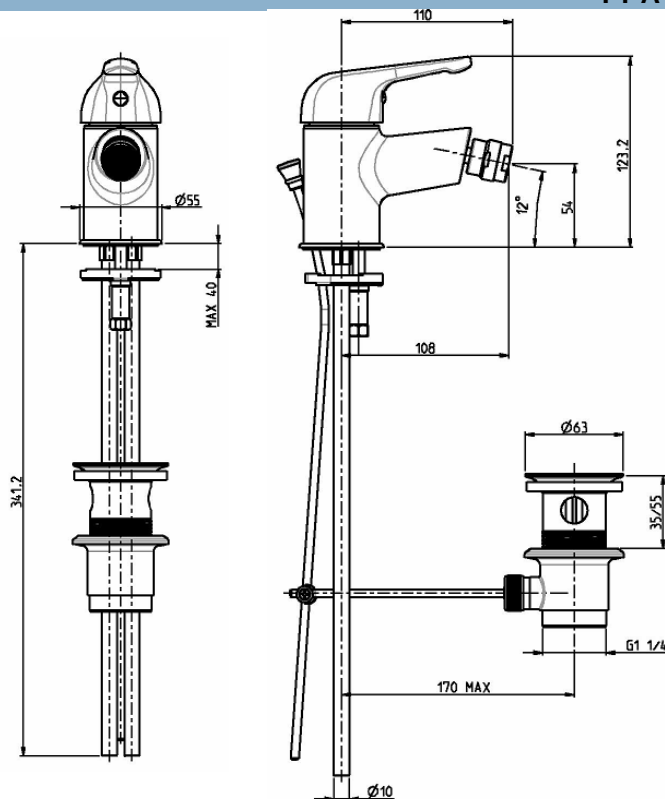

18002
Exposed bath/
shower mixer
: with handshower set