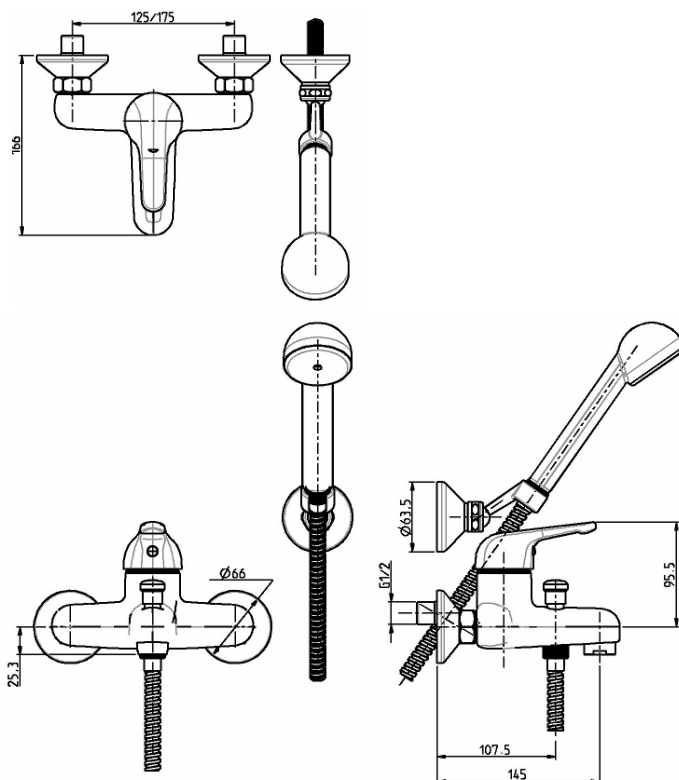

www.kuysen.com

Tuingo

RUBINETTERIE
Flli Frattini

ITALY