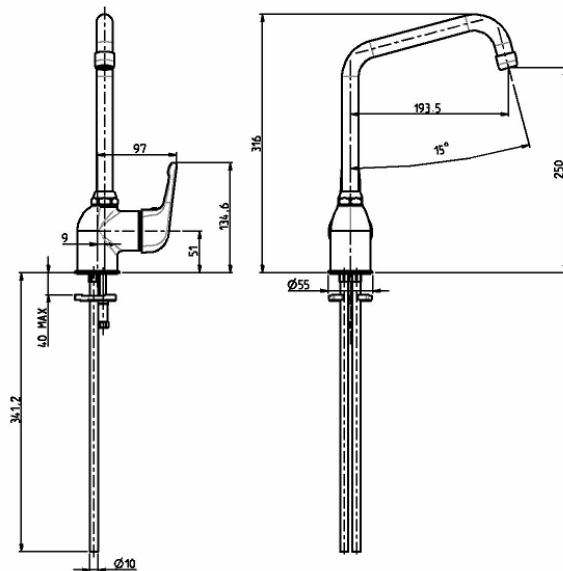

18010
Built-in shower bath
mixer

93897/T
bath spout

135+206
overhead shower with
arm

www.kuysen.com

Tuingo

RUBINETTERIE
Flli Frattini

ITALY

18165
Sink mixer