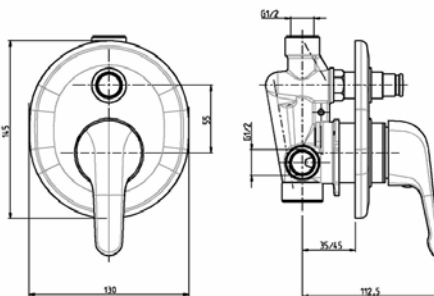

18010
Built-in shower bath
mixer

93897/T
bath spout

135+206
overhead shower with
arm

www.kuysen.com

Tuingo

RUBINETTERIE
Flli Frattini

ITALY

18165
Sink mixer