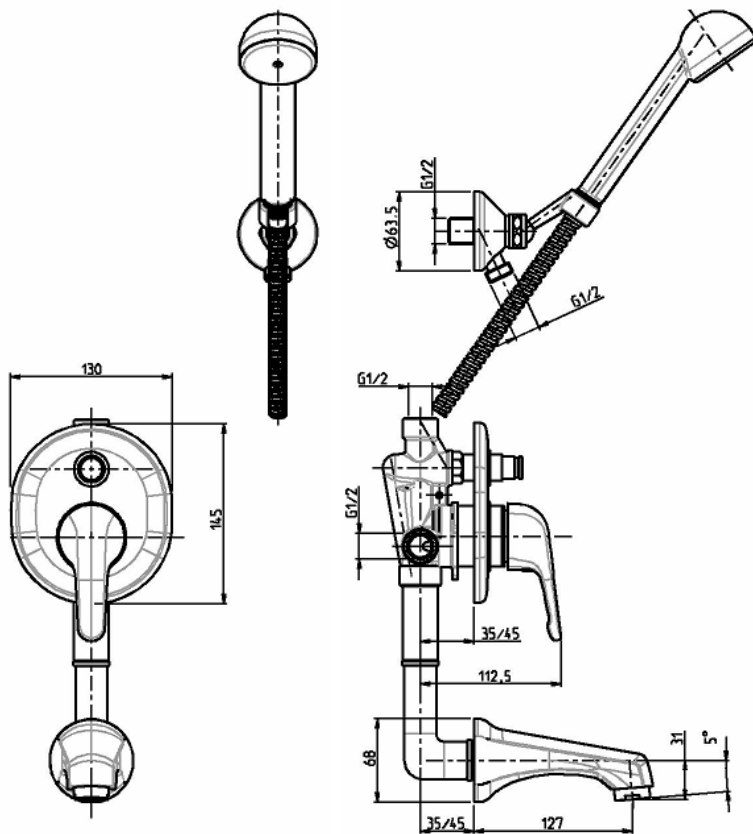

18010
Built-in shower bath
mixer

93897/T
bath spout

135+206
overhead shower with
arm

www.kuysen.com

Tuingo

RUBINETTERIE
Flli Frattini

ITALY

18165
Sink mixer