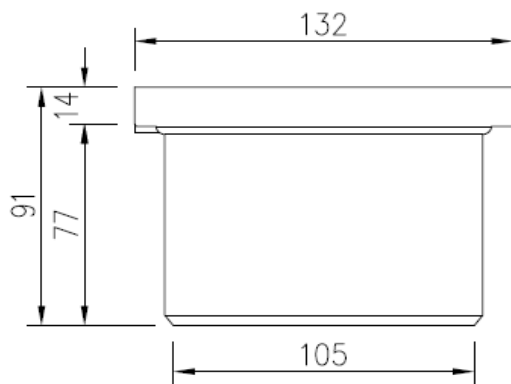

KESSEL BATHROOM DRAINS

ART. 27201 Floor drain with slotted design cover

- Cover : stainless steel slotted design with KESSEL lock & lift system
- Rim : stainless steel
- Body : ABS plastic
- Size : 120 x 120mm
- Class load : 300kg

TOP VIEW (WITH COVER)

TOP VIEW (WITHOUT COVER)

SIDE VIEW OF COVER

SECTION OF COVER

SIDE VIEW OF BODY

SECTION OF BODY