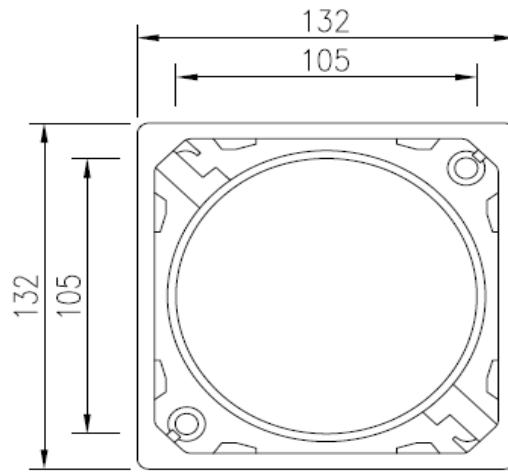

KESSEL BATHROOM DRAINS

ART. 27201 Floor drain with slotted design cover

- Cover : stainless steel slotted design with KESSEL lock & lift system
- Rim : stainless steel
- Body : ABS plastic
- Size : 120 x 120mm
- Class load : 300kg

TOP VIEW (WITH COVER)

TOP VIEW (WITHOUT COVER)

SIDE VIEW OF COVER

SECTION OF COVER

SIDE VIEW OF BODY

SECTION OF BODY