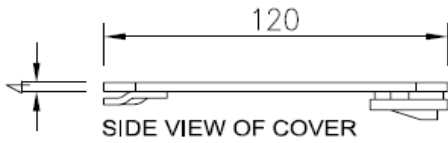

KESSEL BATHROOM DRAINS

ART. 27201 Floor drain with slotted design cover

- Cover : stainless steel slotted design with KESSEL lock & lift system
- Rim : stainless steel
- Body : ABS plastic
- Size : 120 x 120mm
- Class load : 300kg

TOP VIEW (WITH COVER)

TOP VIEW (WITHOUT COVER)

SIDE VIEW OF COVER

SECTION OF COVER

SIDE VIEW OF BODY

SECTION OF BODY