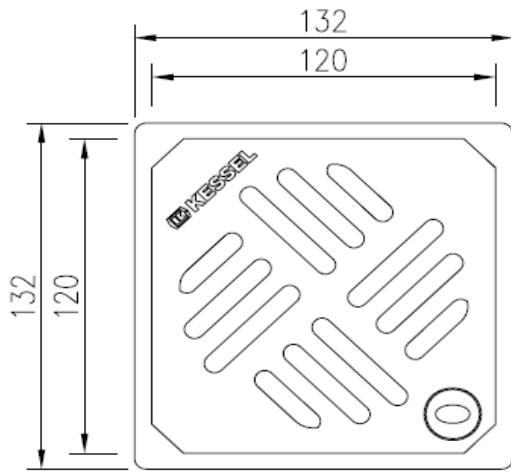

KESSEL BATHROOM DRAINS

ART. 27201 Floor drain with slotted design cover

- Cover : stainless steel slotted design with KESSEL lock & lift system
- Rim : stainless steel
- Body : ABS plastic
- Size : 120 x 120mm
- Class load : 300kg

TOP VIEW (WITH COVER)

TOP VIEW (WITHOUT COVER)

SIDE VIEW OF COVER

SECTION OF COVER

SIDE VIEW OF BODY

SECTION OF BODY