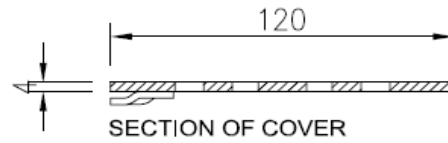

KESSEL BATHROOM DRAINS

ART. 27201 Floor drain with slotted design cover

- Cover : stainless steel slotted design with KESSEL lock & lift system
- Rim : stainless steel
- Body : ABS plastic
- Size : 120 x 120mm
- Class load : 300kg

TOP VIEW (WITH COVER)

TOP VIEW (WITHOUT COVER)

SIDE VIEW OF COVER

SECTION OF COVER

SIDE VIEW OF BODY

SECTION OF BODY