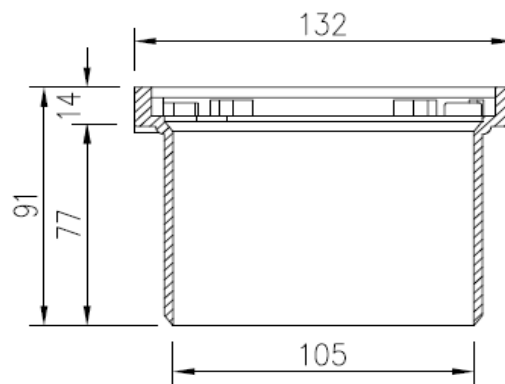

KESSEL BATHROOM DRAINS

ART. 27201 Floor drain with slotted design cover

- Cover : stainless steel slotted design with KESSEL lock & lift system
- Rim : stainless steel
- Body : ABS plastic
- Size : 120 x 120mm
- Class load : 300kg

TOP VIEW (WITH COVER)

TOP VIEW (WITHOUT COVER)

SIDE VIEW OF COVER

SECTION OF COVER

SIDE VIEW OF BODY

SECTION OF BODY