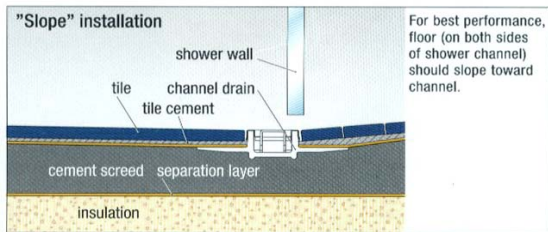

Installation example: KESSEL-Shower Channel

ART. 27810 Linearis floor drain 950mm length

- Cover : on-site tiling access cover (tile thickness up to 10mm) with installation support and locking system
- Rim : stainless steel
- Body : ABS plastic shower channel drain body
- Added feature : with perimeter flange for connection of waterproof membrane
- Size : 950mm length