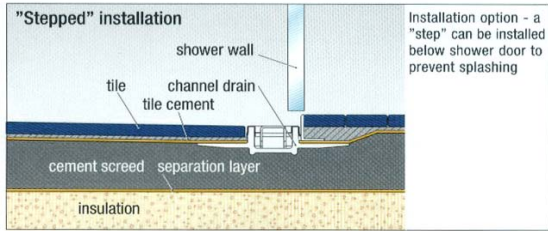

Installation example: KESSEL-Shower Channel

ART. 27810 Linearis floor drain 950mm length

- Cover : on-site tiling access cover (tile thickness up to 10mm) with installation support and locking system
- Rim : stainless steel
- Body : ABS plastic shower channel drain body
- Added feature : with perimeter flange for connection of waterproof membrane
- Size : 950mm length