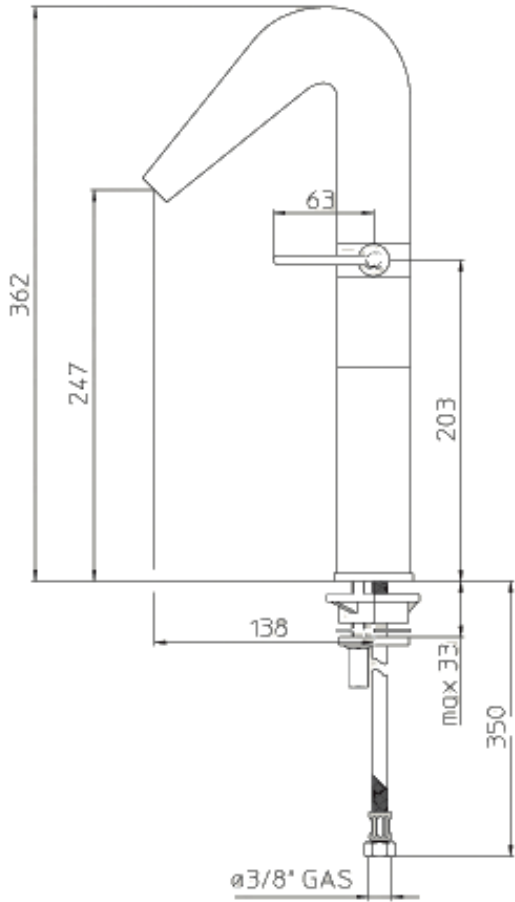

JP118/1 Basin mixer

JP168 Washbowl mixer

JP198 Wall mounted washbowl mixer

JP110 Exposed bath & shower mixer set