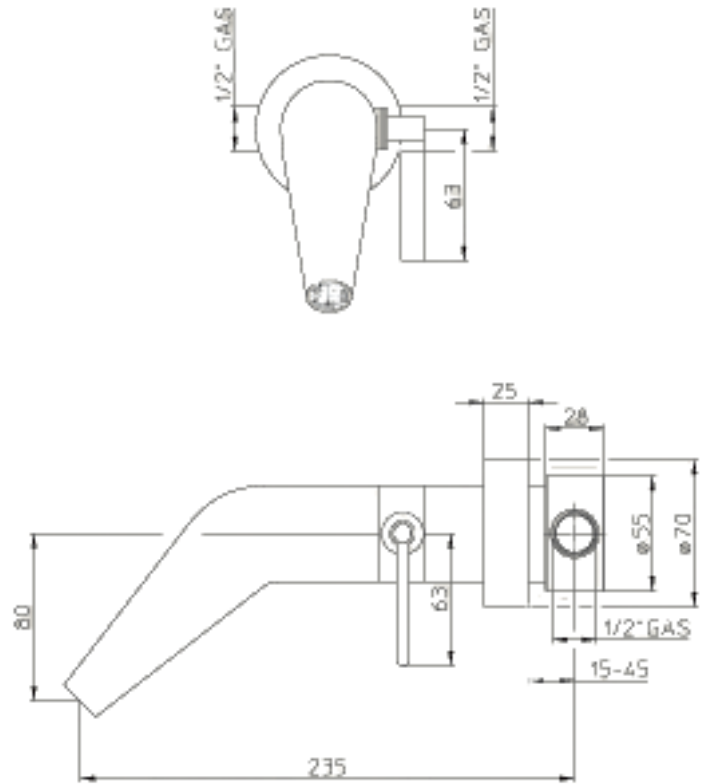

JP118/1 Basin mixer

JP168 Washbowl mixer

JP198 Wall mounted washbowl mixer

JP110 Exposed bath & shower mixer set