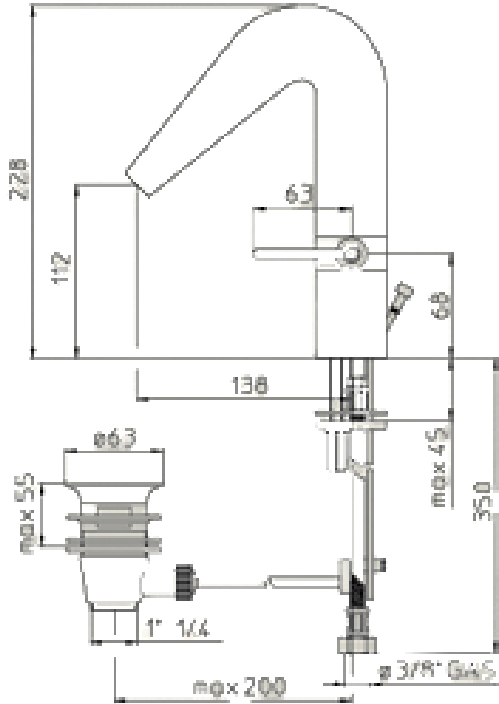

JP118/1 Basin mixer

JP168 Washbowl mixer

JP198 Wall mounted washbowl mixer

JP110 Exposed bath & shower mixer set