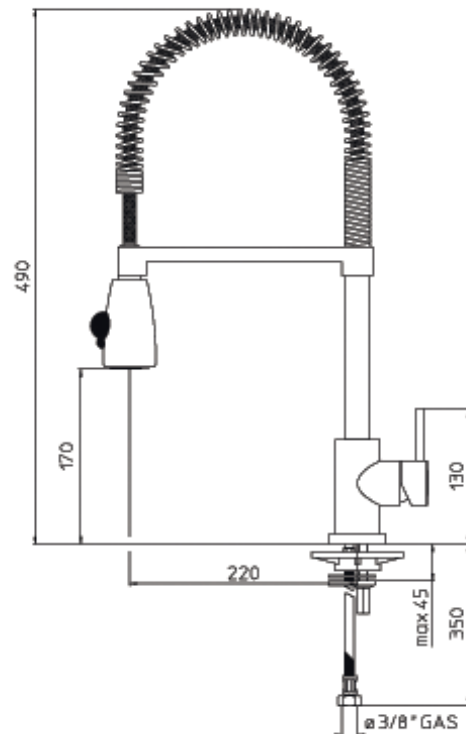

OZ45113 BILLY Sink mixer swivel spout

OZ113/1T2 OZ Sink mixer swivel spout

OZ523/T4 OZ Sink mixer swivel spout

OZ300/T7 OZ Sink mixer swivel spout w/ 2-jet spray

RX113 ROXY Sink mixer swivel body

LK113 LIKID Sink mixer swivel spout

LK300 LIKID Sink mixer swivel spout w/ 2 jets spray