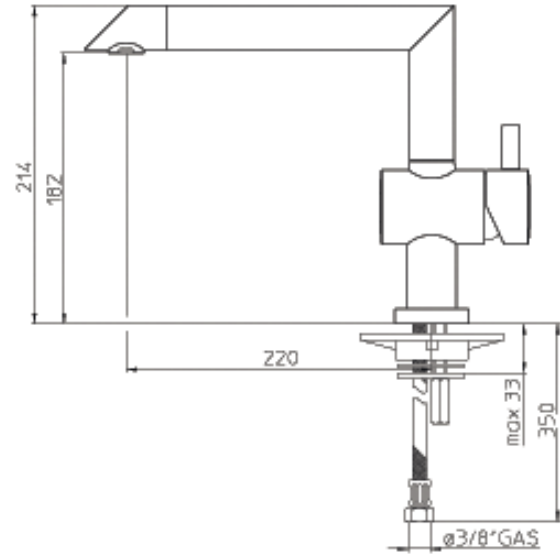

OZ45113 BILLY Sink mixer swivel spout

OZ113/1T2 OZ Sink mixer swivel spout

OZ523/T4 OZ Sink mixer swivel spout

OZ300/T7 OZ Sink mixer swivel spout w/ 2-jet spray

RX113 ROXY Sink mixer swivel body

LK113 LIKID Sink mixer swivel spout

LK300 LIKID Sink mixer swivel spout w/ 2 jets spray