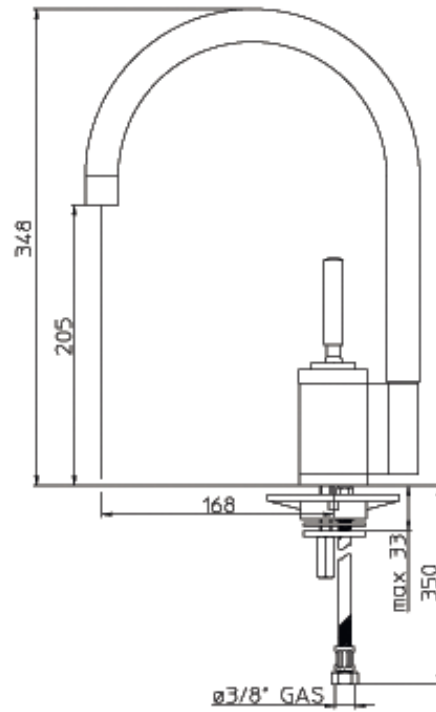

OZ45113 BILLY Sink mixer swivel spout

OZ113/1T2 OZ Sink mixer swivel spout

OZ523/T4 OZ Sink mixer swivel spout

OZ300/T7 OZ Sink mixer swivel spout w/ 2-jet spray

RX113 ROXY Sink mixer swivel body

LK113 LIKID Sink mixer swivel spout

LK300 LIKID Sink mixer swivel spout w/ 2 jets spray