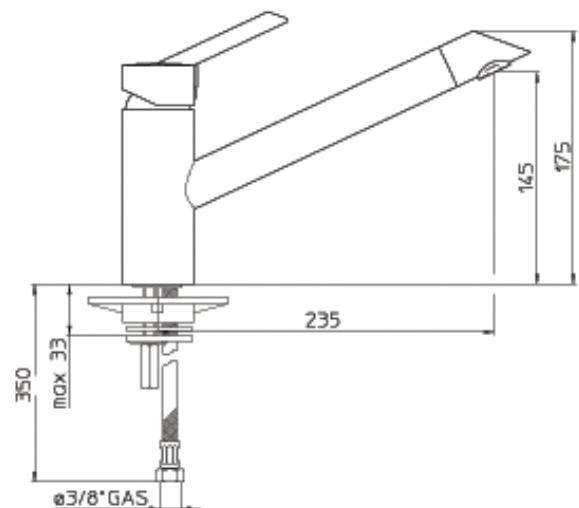

OZ45113 BILLY Sink mixer swivel spout

OZ113/1T2 OZ Sink mixer swivel spout

OZ523/T4 OZ Sink mixer swivel spout

OZ300/T7 OZ Sink mixer swivel spout w/ 2-jet spray

RX113 ROXY Sink mixer swivel body

LK113 LIKID Sink mixer swivel spout

LK300 LIKID Sink mixer swivel spout w/ 2 jets spray