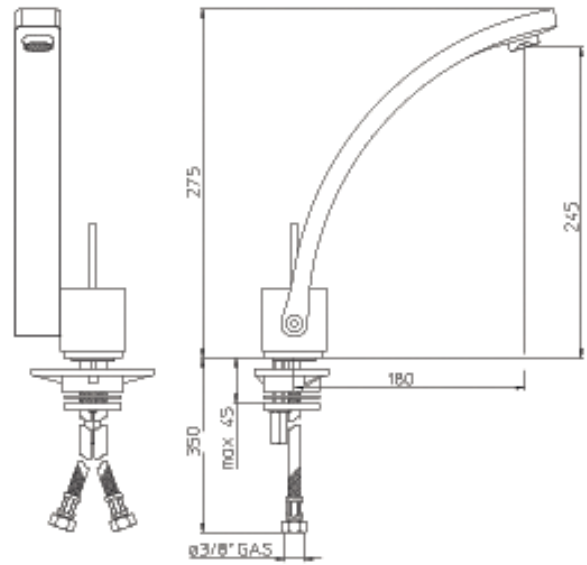

OZ45113 BILLY Sink mixer swivel spout

OZ113/1T2 OZ Sink mixer swivel spout

OZ523/T4 OZ Sink mixer swivel spout

OZ300/T7 OZ Sink mixer swivel spout w/ 2-jet spray

RX113 ROXY Sink mixer swivel body

LK113 LIKID Sink mixer swivel spout

LK300 LIKID Sink mixer swivel spout w/ 2 jets spray