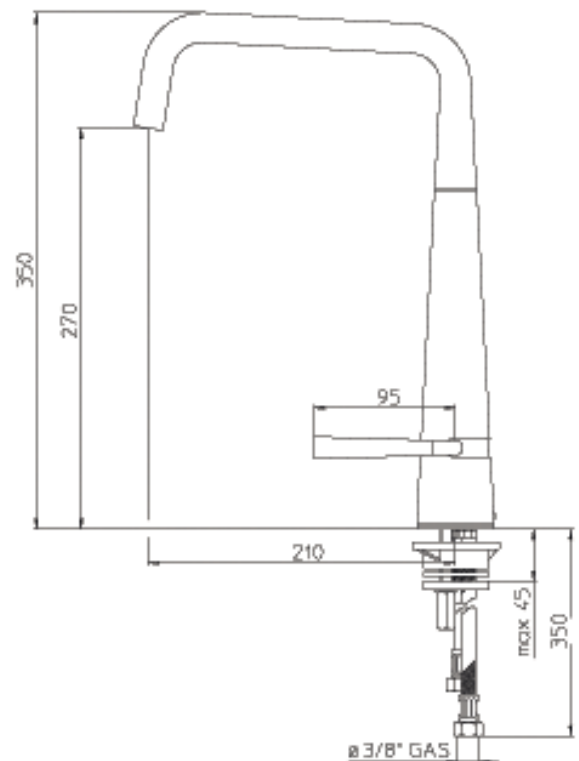

OZ45113 BILLY Sink mixer swivel spout

OZ113/1T2 OZ Sink mixer swivel spout

OZ523/T4 OZ Sink mixer swivel spout

OZ300/T7 OZ Sink mixer swivel spout w/ 2-jet spray

RX113 ROXY Sink mixer swivel body

LK113 LIKID Sink mixer swivel spout

LK300 LIKID Sink mixer swivel spout w/ 2 jets spray