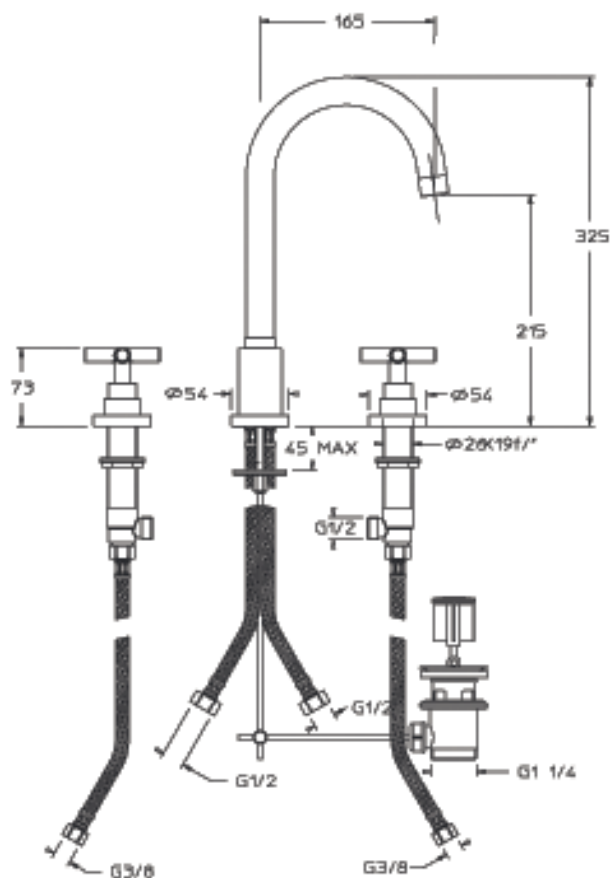

SP571181 Basin mixer

SP570111 3-hole basin mixer

SP57198 Wall mounted washbowl mixer

SP57001 Exposed bath & shower mixer set