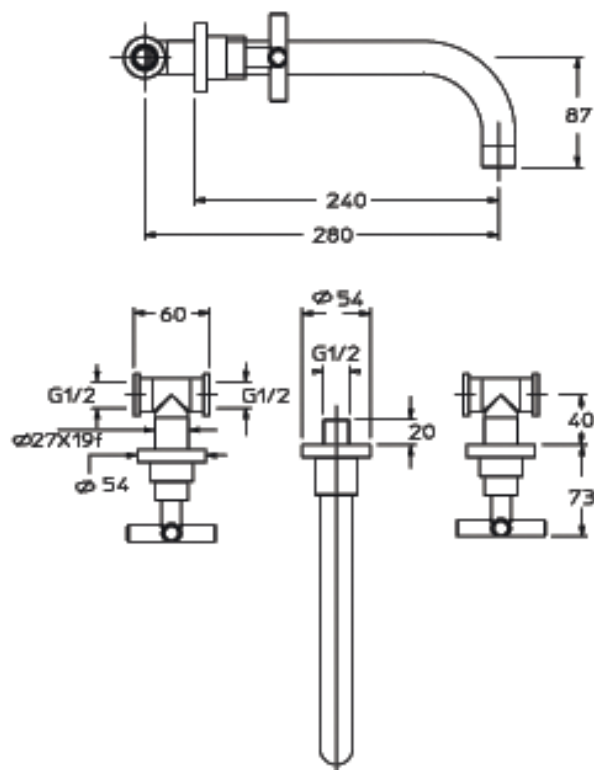

SP571181 Basin mixer

SP570111 3-hole basin mixer

SP57198 Wall mounted washbowl mixer

SP57001 Exposed bath & shower mixer set