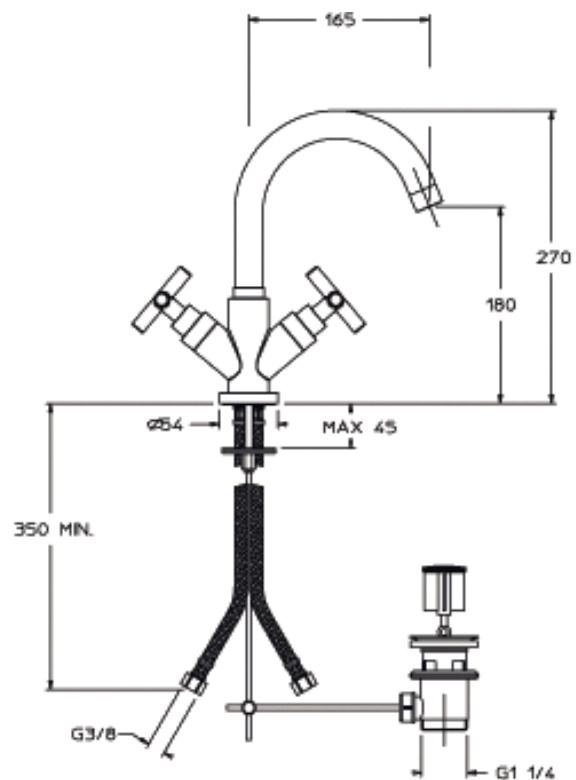

SP571181 Basin mixer

SP570111 3-hole basin mixer

SP57198 Wall mounted washbowl mixer

SP57001 Exposed bath & shower mixer set