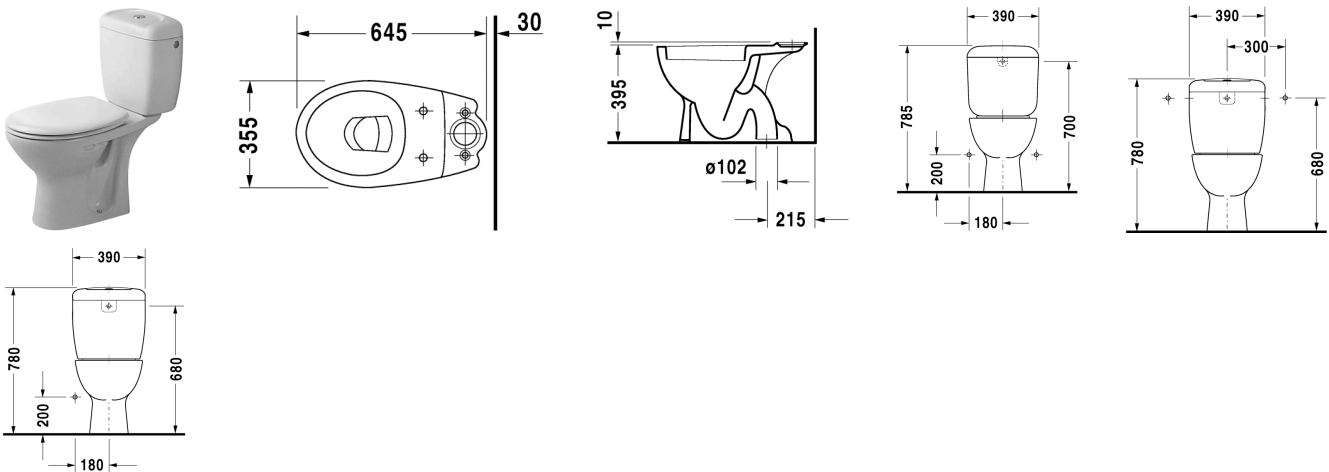

Toilet close-coupled # 022901..00

|< 355 mm >|

Duraplus

Toilet close-coupled	Dimension	Weight	Order number
washdown model, (without cistern), vertical outlet			
Colors			
00 White Alpin, 47 Pergamon			
Variant			
	355 x 645 mm	21,100 kg	022901..00
Accessories			
Toilet seat and cover	-	2,900 kg	006420
Toilet seat and cover	-	2,900 kg	006427
Toilet seat and cover	-	2,400 kg	006630
Cistern	385 x 180 mm	12,600 kg	087921
Cistern	390 x 185 mm	10,700 kg	087920
Conversion set	-	-	007475
Conversion set	-	0,500 kg	007504
Fixing			
Fixing	Ø 6 x 70 mm	0,400 kg	006701

All drawings contain the necessary measurements which are subject to standard tolerances. They are stated in mm and are non-binding. Exact measurements, in particular for customised installation scenarios, can only be taken from the finished ceramic piece.