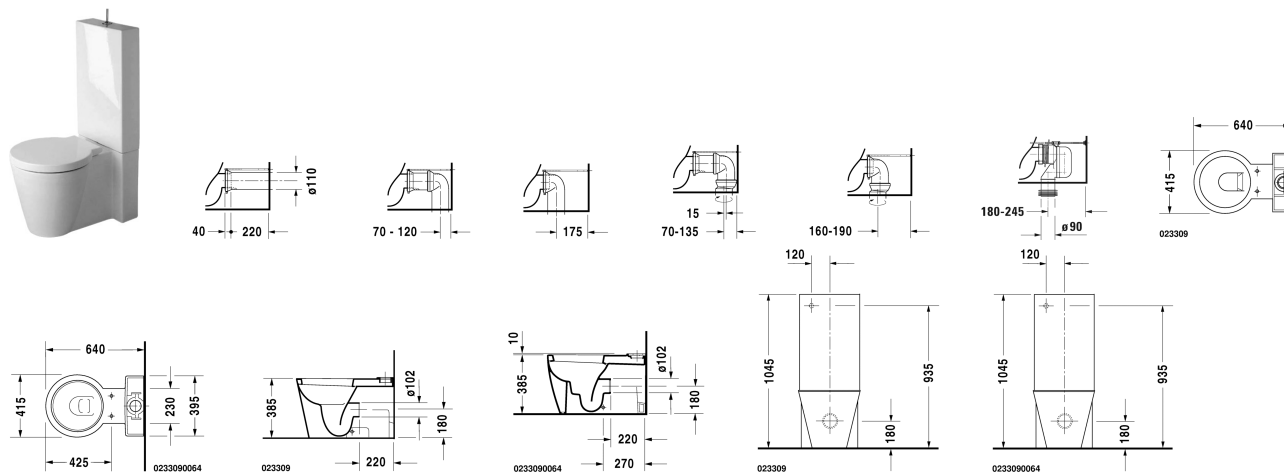

Starck 1 Toilet close-coupled # 0233090064

| < 415 mm > |

Toilet close-coupled	Dimension	Weight	Order number
(without cistern), washdown model, Outlet for Vario connector set, for horizontal and vertical outlet, length adjustable from 70 - 190 mm, and vario connecting bend, vertical outlet from 180 - 245 mm, fixings included, UWL class 1			
Colors			
00 White Alpin			
Variant			
♣ 4,5 l	415 x 640 mm	36.900 kilogram	0233090064
Sanitary ceramics with the special WonderGliss surface finish will remain clean and attractive-looking for a long time to come. When ordering WonderGliss please add a "1" as eleventh digit to the model number.			
Accessory			
Vario connecting bend for vertical outlet	Ø 100 mm	0.700 kilogram	899025
Vario connector set incl. excenter	Ø 110 mm	1.500 kilogram	001422
Suitable products			
Toilet seat and cover removable, with hinge shaft, hinge plate stainless steel, with soft closure,			006588
Cistern with Stop & Go mechanism, concealed left supply, push button PURO, 390 x 125 mm	390 x 125 mm		872710

All drawings contain the necessary measurements which are subject to standard tolerances. They are stated in mm and are non-binding. Exact measurements, in particular for customised installation scenarios, can only be taken from the finished piece.