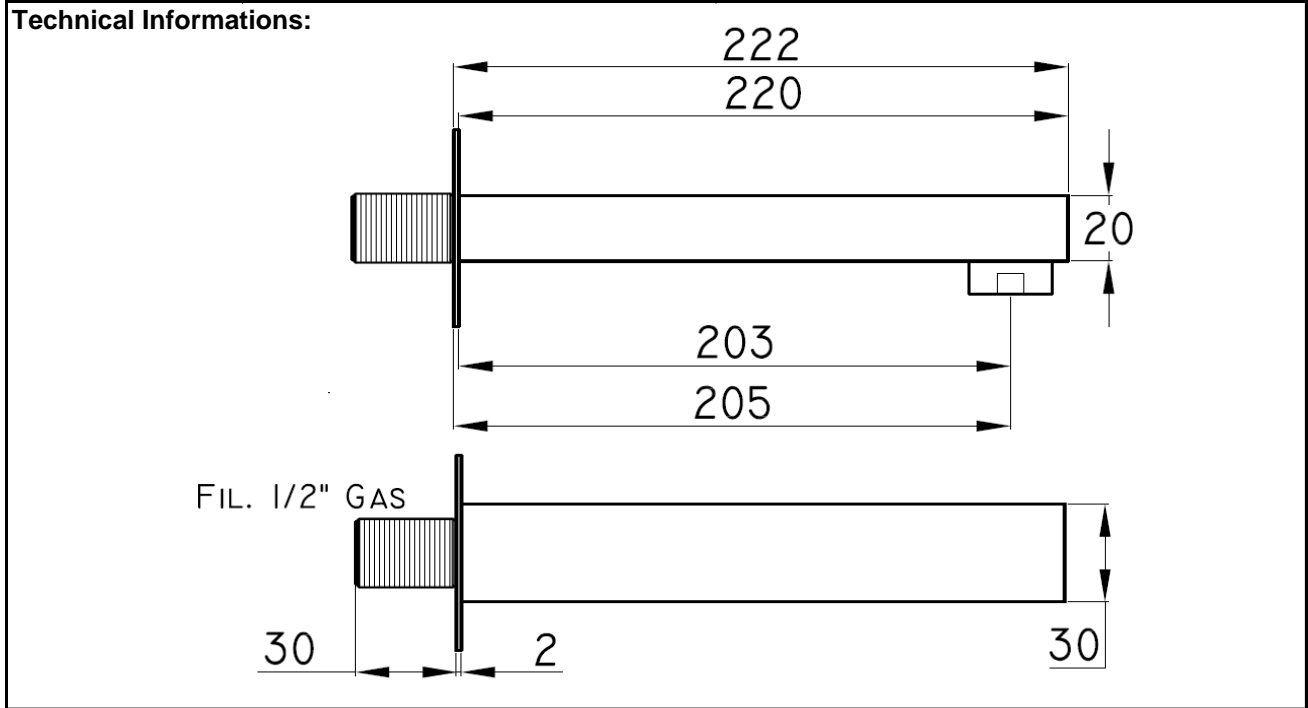

SPECIFICATION SHEET - fittings

BRAND:		Product Photo: 
ORIGIN:	Italy	
SERIES:	ACCESSORIES	
PRODUCT DESCRIPTION:	Bath spout square	
MODEL No.	03140	
FINISH/COLOUR:	Chrome	
DIMENSIONS:	220mm length 203mm spout projection	
OPTIONAL MATCHING PARTS:		