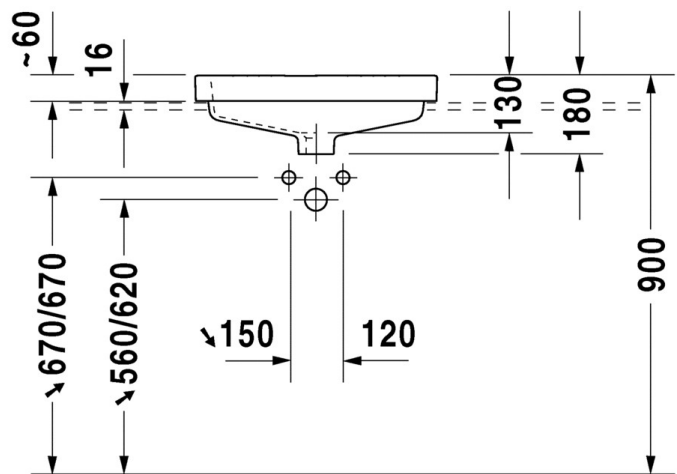

Brand : DURAVIT, Germany
 Name : Vero Vanity Basin
 Item Code : 031555.00001
 Designer : Duravit
 Color / Finish: White Alpin
 Dimensions : Overall (LxWxH in cm)
 55 x 46.5 x 18cm

Product info:

- Countertop basin
- With overflow
- With tap platform
- With WonderGliss