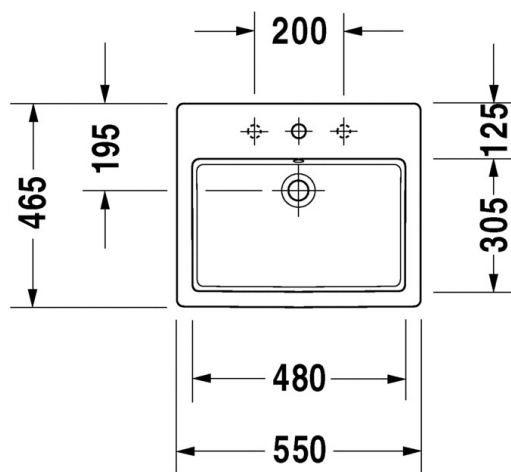

Brand : DURAVIT, Germany
 Name : Vero Vanity Basin
 Item Code : 031555.00001
 Designer : Duravit
 Color / Finish: White Alpin
 Dimensions : Overall (LxWxH in cm)
 55 x 46.5 x 18cm

Product info:

- Countertop basin
- With overflow
- With tap platform
- With WonderGliss