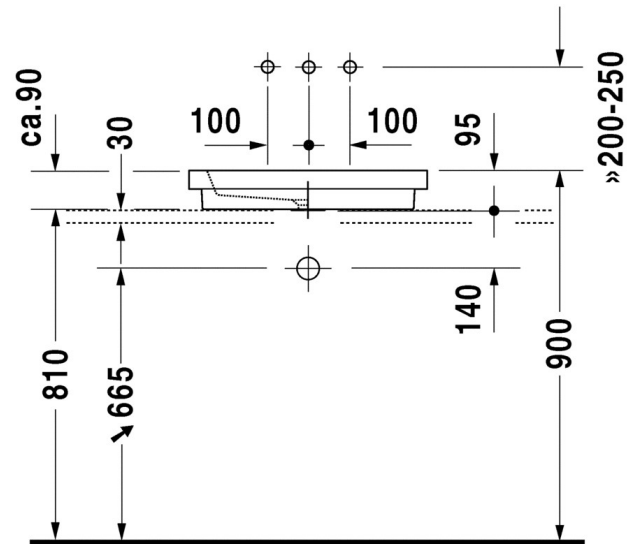

Brand : DURAVIT, Germany
 Name : 2nd Floor Washbowl
 Item Code : 031758.00001
 Designer : Sieger Design
 Color / Finish: White Alpin
 Dimensions : Overall (LxWxH in cm)
 58 x 41.5 x 3cm

Product info:

- Ground
- Without overflow
- Without tap platform
- With WonderGliss