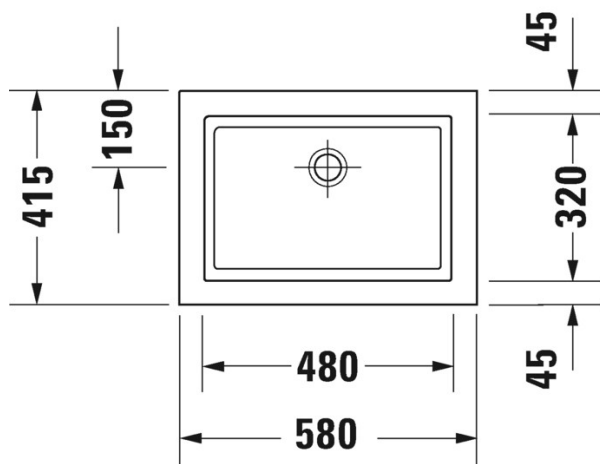

Brand : DURAVIT, Germany
 Name : 2nd Floor Washbowl
 Item Code : 031758.00001
 Designer : Sieger Design
 Color / Finish: White Alpin
 Dimensions : Overall (LxWxH in cm)
 58 x 41.5 x 3cm

Product info:

- Ground
- Without overflow
- Without tap platform
- With WonderGliss