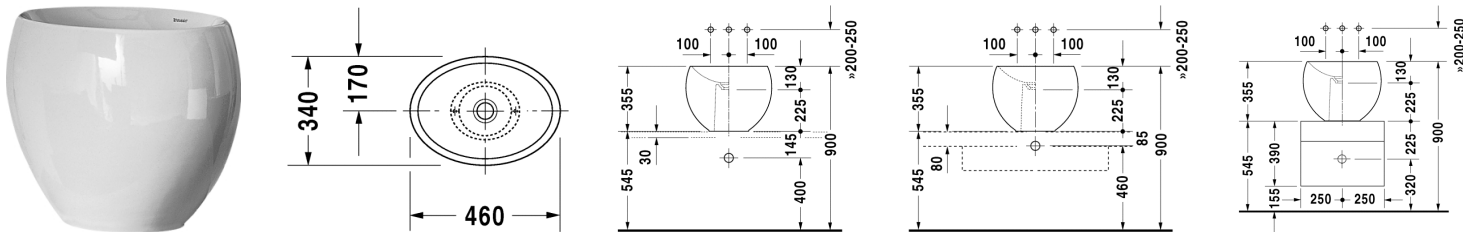

**Washbowl # 032347..00**

**< 460 mm >**

Ciottolo

Washbowl	Dimension	Weight	Order number
without overflow, without tap platform, fixings and ceramic covered slotted waste included, 460 mm			
<b>Colors</b>			
00 White Alpin			
<b>Variant</b>			
460 mm ☒	460 x 340 mm	13,100 kg	032347..00
<b>Accessories</b>			
Siphon for washbasin	1 1/4" mm	0,700 kg	005054

All drawings contain the necessary measurements which are subject to standard tolerances. They are stated in mm and are non-binding. Exact measurements, in particular for customised installation scenarios, can only be taken from the finished ceramic piece.