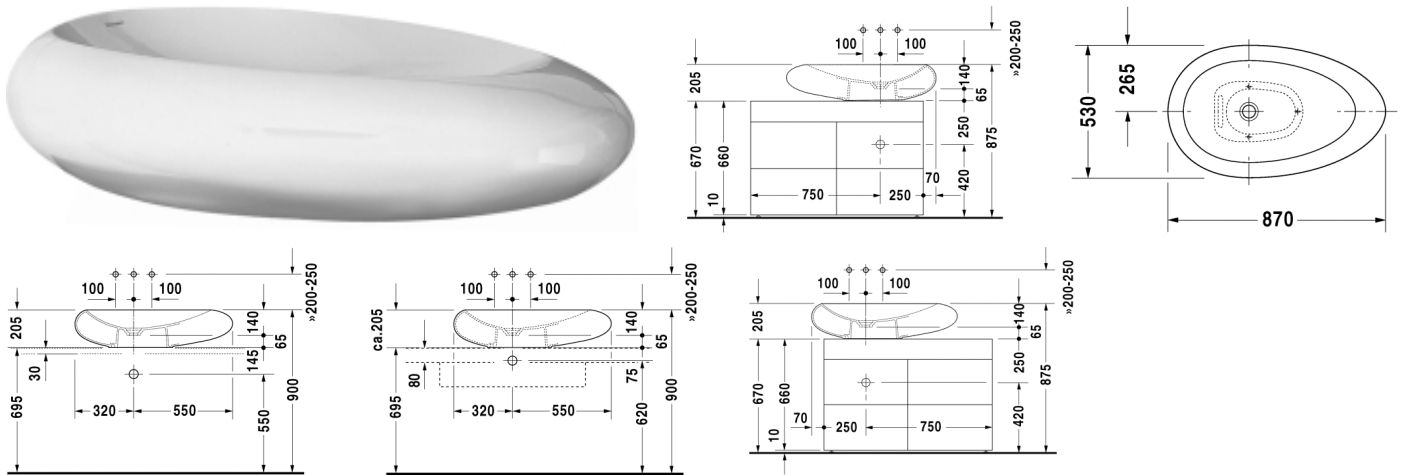

**Washbowl # 032488..00**

|< 870 mm >|

Ciottolo

Washbowl	Dimension	Weight	Order number
without overflow, without tap platform, fixings and ceramic covered slotted waste included, 870 mm			
<b>Colors</b>			
00 White Alpin			
<b>Variant</b>			
870 mm ☒	870 x 530 mm	19,800 kg	032488..00
<b>Accessories</b>			
Siphon for washbasin	1 1/4" mm	0,700 kg	005054

All drawings contain the necessary measurements which are subject to standard tolerances. They are stated in mm and are non-binding. Exact measurements, in particular for customised installation scenarios, can only be taken from the finished ceramic piece.