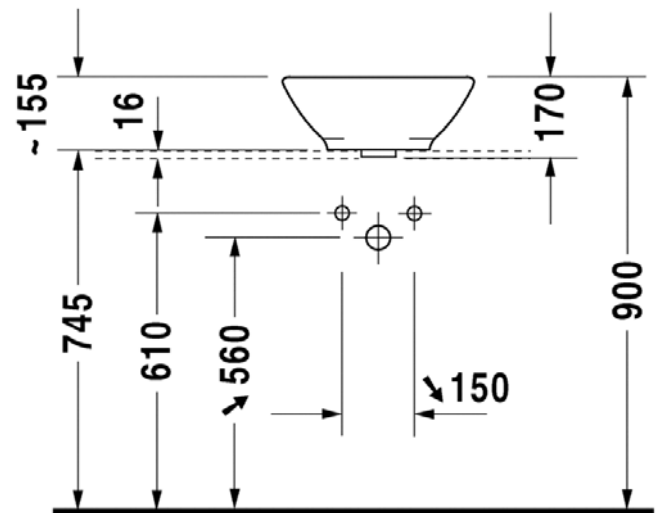

Brand : DURAVIT, Germany
 Name : Bacino washbowl
 Item Code : 032542.00001
 Designer : Duravit
 Color / Finish : White Alpin
 Dimensions : Overall (LxWxH in cm)
 Ø42 x 15.5cm

Product info:

- With overflow
- Without tap platform
- Overflow clip chrome included
- Fixings included
- With WonderGliss