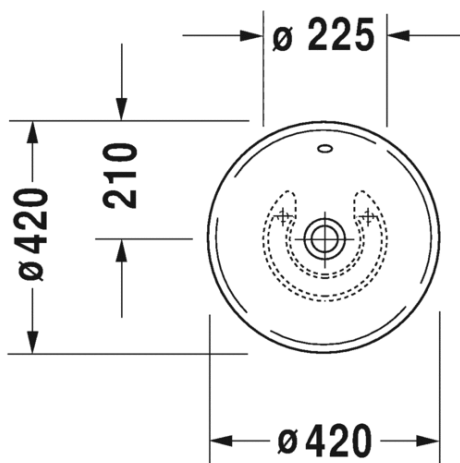

Brand : DURAVIT, Germany
 Name : Bacino washbowl
 Item Code : 032542.00001
 Designer : Duravit
 Color / Finish : White Alpin
 Dimensions : Overall (LxWxH in cm)
 Ø42 x 15.5cm

Product info:

- With overflow
- Without tap platform
- Overflow clip chrome included
- Fixings included
- With WonderGliss