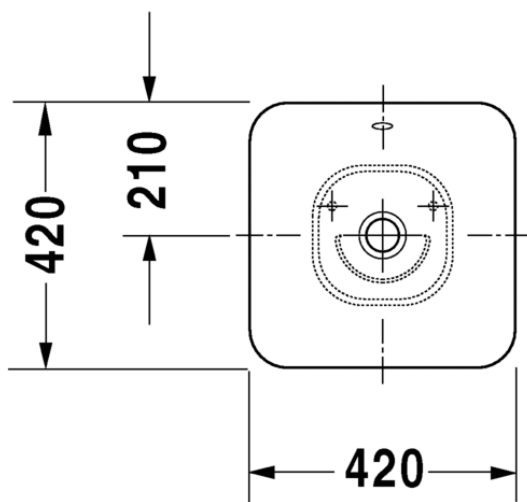

Brand : DURAVIT, Germany
 Name : Bacino washbowl
 Item Code : 033342.0000
 Designer : Duravit
 Color / Finish : White Alpin
 Dimensions : Overall (LxWxH in cm)
 42 x 42 x 15.5cm

Product info:

- With overflow
- Without tap platform
- Overflow clip chrome included
- Fixings included