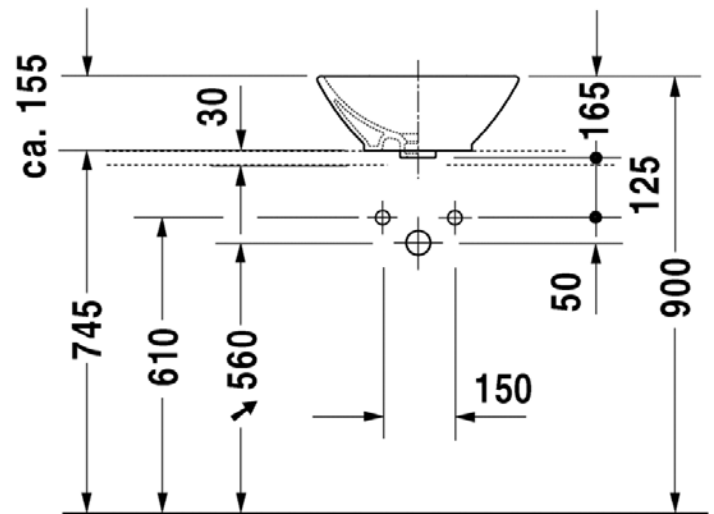

Brand : DURAVIT, Germany
 Name : Bacino washbowl
 Item Code : 033342.0000
 Designer : Duravit
 Color / Finish : White Alpin
 Dimensions : Overall (LxWxH in cm)
 42 x 42 x 15.5cm

Product info:

- With overflow
- Without tap platform
- Overflow clip chrome included
- Fixings included