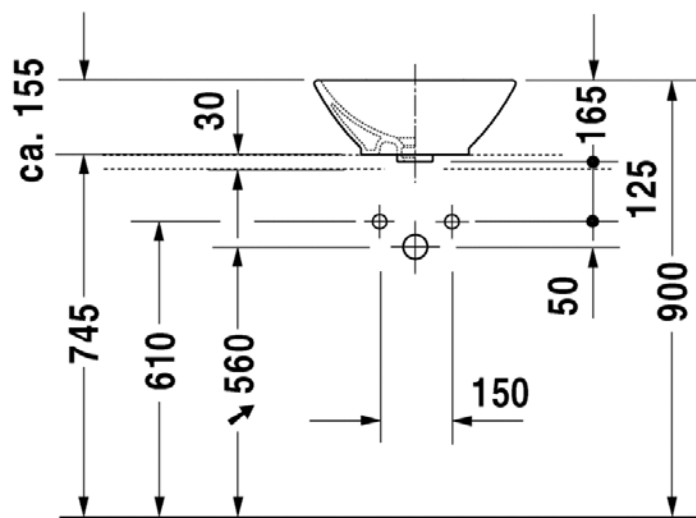

Brand : DURAVIT, Germany
 Name : Bacino washbowl
 Item Code : 033342.00001
 Designer : Duravit
 Color / Finish : White Alpin
 Dimensions : Overall (LxWxH in cm)
 42 x 42 x 15.5cm

Product info:

- With overflow
- Without tap platform
- Overflow clip chrome included
- Fixings included
- With WonderGliss