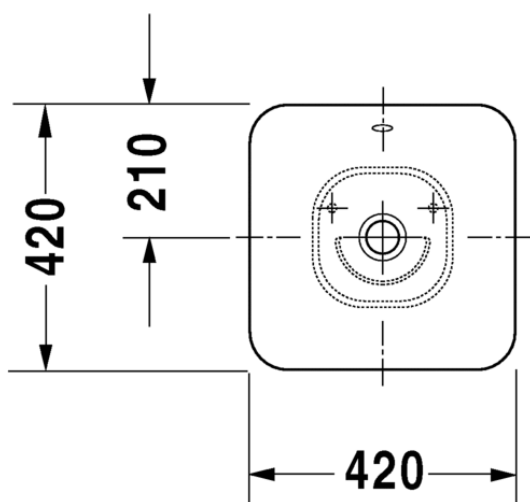

Brand : DURAVIT, Germany
 Name : Bacino washbowl
 Item Code : 033342.00001
 Designer : Duravit
 Color / Finish : White Alpin
 Dimensions : Overall (LxWxH in cm)
 42 x 42 x 15.5cm

Product info:

- With overflow
- Without tap platform
- Overflow clip chrome included
- Fixings included
- With WonderGliss