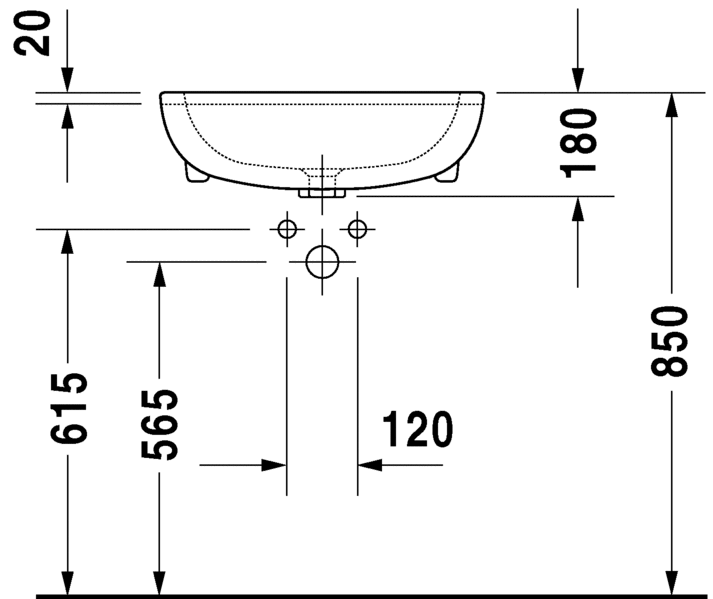

Flushing of pipe must be done before fittings are installed. Failure to do so voids the warranty.

Follow cleaning instructions and avoid using any harmful chemicals.

All information is for reference only. Installation shall always be based on the specs provided with actual delivered items.

For more info, visit www.kuysen.com