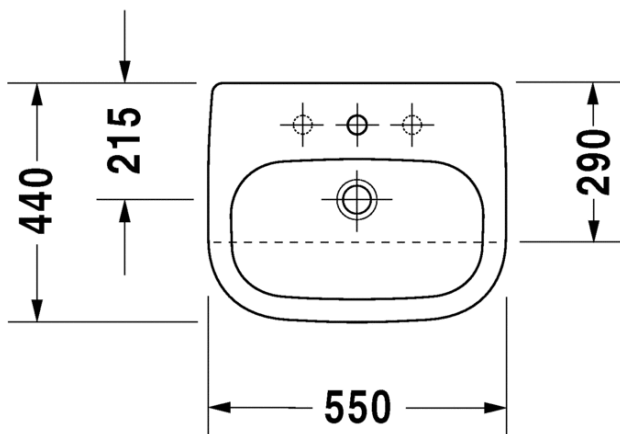

Flushing of pipe must be done before fittings are installed. Failure to do so voids the warranty.

Follow cleaning instructions and avoid using any harmful chemicals.

All information is for reference only. Installation shall always be based on the specs provided with actual delivered items.

For more info, visit www.kuysen.com