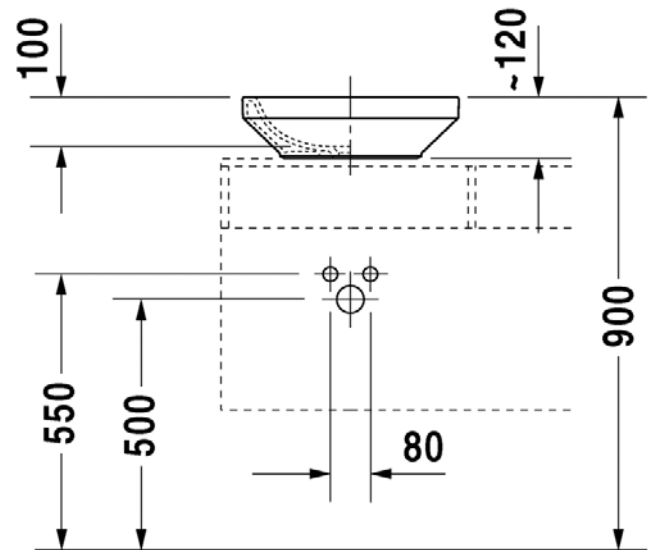

Flushing of pipe must be done before fittings are installed. Failure to do so voids the warranty.

Follow cleaning instructions and avoid using any harmful chemicals.

All information is for reference only. Installation shall always be based on the specs provided with actual delivered items.

For more info, visit www.kuysen.com