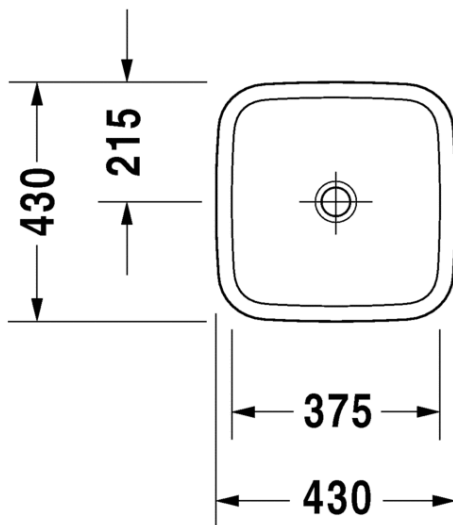

Flushing of pipe must be done before fittings are installed. Failure to do so voids the warranty.

Follow cleaning instructions and avoid using any harmful chemicals.

All information is for reference only. Installation shall always be based on the specs provided with actual delivered items.

For more info, visit www.kuysen.com