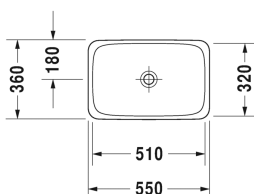

P3 Comforts Vanity basin # 0377550000

| < 550 mm > |

Vanity basin	Dimension	Weight	Order number
countertop basin, without overflow, without tap platform, 550 mm			
Colors			
00 White Alpin			
Variant			
☒	550 x 360 mm	7,500 kg	0377550000
Sanitary ceramics with the special WonderGliss surface finish will remain clean and attractive-looking for a long time to come. When ordering WonderGliss please add a "1" as eleventh digit to the model number.			
Accessory			
Slotted waste for washbasins without overflow	50 mm	0,300 kg	005024
Suitable products			
Console including drawers 2 drawers beneath console, 2 console supports, 1 cut-out central, 800 x 550 mm	800 x 550 mm		F08521
Console including drawers 1 drawer beneath console, 2 console supports, 1 cut-out central, 1 siphon cover, 600 x 550 mm	600 x 550 mm		F08520
Console including drawers 3 drawers beneath consoles, 3 console supports, 1 cut-out left side, 1500 x 550 mm	1500 x 550 mm		F08528
Console including drawers 3 drawers beneath consoles, 3 console supports, 1 cut-out right side, 1500 x 550 mm	1500 x 550 mm		F08529
Console including drawers 3 drawers beneath consoles, 3 console supports, 2 cut-outs, 1500 x 550 mm	1500 x 550 mm		F08530