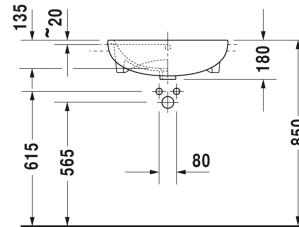

**ME by Starck Semi-recessed washbasin # 0378550000 / 0378550030**

| < 550 mm > |

Semi-recessed washbasin	Dimension	Weight	Order number
with overflow, with tap platform, fixings for installation in wooden consoles included, 550 mm			
<b>Colors</b>			
00 White Alpin			
<b>Variant</b>			
●	550 x 455 mm	14,200 kg	0378550000
● ● ●	550 x 455 mm	14,200 kg	0378550030
Sanitary ceramics with the special WonderGliss surface finish will remain clean and attractive-looking for a long time to come. When ordering WonderGliss please add a "1" as eleventh digit to the model number.			

*All drawings contain the necessary measurements which are subject to standard tolerances. They are stated in mm and are non-binding. Exact measurements, in particular for customised installation scenarios, can only be taken from the finished ceramic piece.*