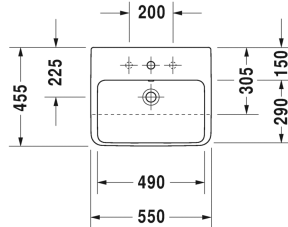

**ME by Starck Semi-recessed washbasin # 0378550000 / 0378550030**

| < 550 mm > |

Semi-recessed washbasin	Dimension	Weight	Order number
with overflow, with tap platform, fixings for installation in wooden consoles included, 550 mm			
<b>Colors</b>			
00 White Alpin			
<b>Variant</b>			
●	550 x 455 mm	14,200 kg	0378550000
● ● ●	550 x 455 mm	14,200 kg	0378550030
Sanitary ceramics with the special WonderGliss surface finish will remain clean and attractive-looking for a long time to come. When ordering WonderGliss please add a "1" as eleventh digit to the model number.			

*All drawings contain the necessary measurements which are subject to standard tolerances. They are stated in mm and are non-binding. Exact measurements, in particular for customised installation scenarios, can only be taken from the finished ceramic piece.*