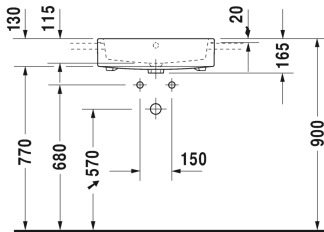

Vero Air Semi-recessed washbasin # 0382550000 / 0382550030 / 0382550060

| < 550 mm > |

Semi-recessed washbasin	Dimension	Weight	Order number
with overflow, with tap platform, fixings for installation in wooden consoles included, 550 mm			
Colors			
00 White Alpin			
Variant			
●	550 x 470 mm	16.200 kilogram	0382550000
● ● ●	550 x 470 mm	16.200 kilogram	0382550030
☒	550 x 470 mm	16.200 kilogram	0382550060
Sanitary ceramics with the special WonderGliss surface finish will remain clean and attractive-looking for a long time to come. When ordering WonderGliss please add a "1" as eleventh digit to the model number.			

All drawings contain the necessary measurements which are subject to standard tolerances. They are stated in mm and are non-binding. Exact measurements, in particular for customised installation scenarios, can only be taken from the finished ceramic piece.