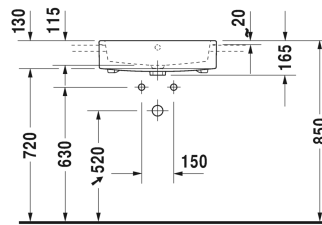

Vero Air Semi-recessed washbasin # 0382550000 / 0382550030 / 0382550060

| < 550 mm > |

Semi-recessed washbasin	Dimension	Weight	Order number
with overflow, with tap platform, fixings for installation in wooden consoles included, 550 mm			
Colors			
00 White Alpin			
Variant			
●	550 x 470 mm	16.200 kilogram	0382550000
● ● ●	550 x 470 mm	16.200 kilogram	0382550030
☒	550 x 470 mm	16.200 kilogram	0382550060
Sanitary ceramics with the special WonderGliss surface finish will remain clean and attractive-looking for a long time to come. When ordering WonderGliss please add a "1" as eleventh digit to the model number.			

All drawings contain the necessary measurements which are subject to standard tolerances. They are stated in mm and are non-binding. Exact measurements, in particular for customised installation scenarios, can only be taken from the finished ceramic piece.