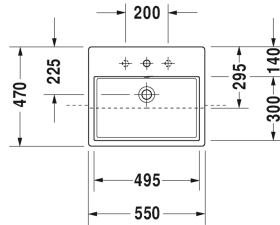

Vero Air Semi-recessed washbasin # 0382550000 / 0382550030 / 0382550060

| < 550 mm > |

Semi-recessed washbasin	Dimension	Weight	Order number
with overflow, with tap platform, fixings for installation in wooden consoles included, 550 mm			
Colors			
00 White Alpin			
Variant			
●	550 x 470 mm	16.200 kilogram	0382550000
● ● ●	550 x 470 mm	16.200 kilogram	0382550030
☒	550 x 470 mm	16.200 kilogram	0382550060
Sanitary ceramics with the special WonderGliss surface finish will remain clean and attractive-looking for a long time to come. When ordering WonderGliss please add a "1" as eleventh digit to the model number.			

All drawings contain the necessary measurements which are subject to standard tolerances. They are stated in mm and are non-binding. Exact measurements, in particular for customised installation scenarios, can only be taken from the finished ceramic piece.