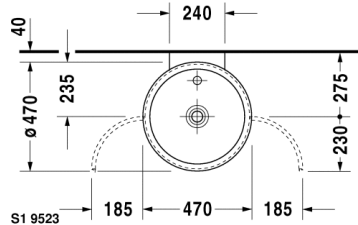

**Furniture washbasin # 038647..00 / 038647..70**

|< 470 mm >|

Starck 1

Furniture washbasin	Dimension	Weight	Order number
without overflow, without tap platform, fixings and ceramic covered slotted waste included, 470 mm Additional information For furniture and prices please see the furniture part			
<b>Colors</b>			
00 White Alpin			
<b>Variant</b>			
470 mm ●	ø 470 mm	10,200 kg	038647..00
470 mm ☒	ø 470 mm	10,200 kg	038647..70
<b>Accessories</b>			
Space saving siphon	1 1/4" mm	0,400 kg	005013

All drawings contain the necessary measurements which are subject to standard tolerances. They are stated in mm and are non-binding. Exact measurements, in particular for customised installation scenarios, can only be taken from the finished ceramic piece.