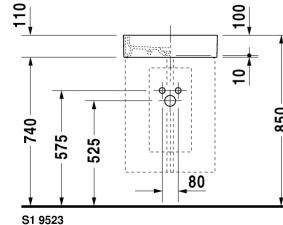

**Furniture washbasin # 038647..00 / 038647..70**

|< 470 mm >|

Starck 1

Furniture washbasin	Dimension	Weight	Order number
without overflow, without tap platform, fixings and ceramic covered slotted waste included, 470 mm Additional information For furniture and prices please see the furniture part			
<b>Colors</b>			
00 White Alpin			
<b>Variant</b>			
470 mm ●	ø 470 mm	10,200 kg	038647..00
470 mm ☒	ø 470 mm	10,200 kg	038647..70
<b>Accessories</b>			
Space saving siphon	1 1/4" mm	0,400 kg	005013

All drawings contain the necessary measurements which are subject to standard tolerances. They are stated in mm and are non-binding. Exact measurements, in particular for customised installation scenarios, can only be taken from the finished ceramic piece.