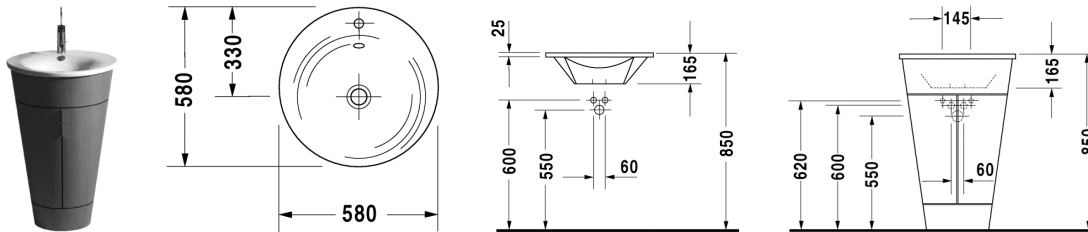

Furniture washbasin # 040658..00

|< 580 mm >|

Furniture Washbasins

Furniture washbasin	Dimension	Weight	Order number
with overflow, with tap platform, overflow clip chrome included, for vanity unit 9520, 580 mm Additional information For vanity units the space saving siphon is recommended / For furniture and prices please see the furniture part			
Colors			
00 White Alpin			
Variant			
580 mm ●	Ø 580 mm	14,200 kg	040658..00
Accessories			
Space saving siphon	1 1/4" mm	0,400 kg	005013

All drawings contain the necessary measurements which are subject to standard tolerances. They are stated in mm and are non-binding. Exact measurements, in particular for customised installation scenarios, can only be taken from the finished ceramic piece.