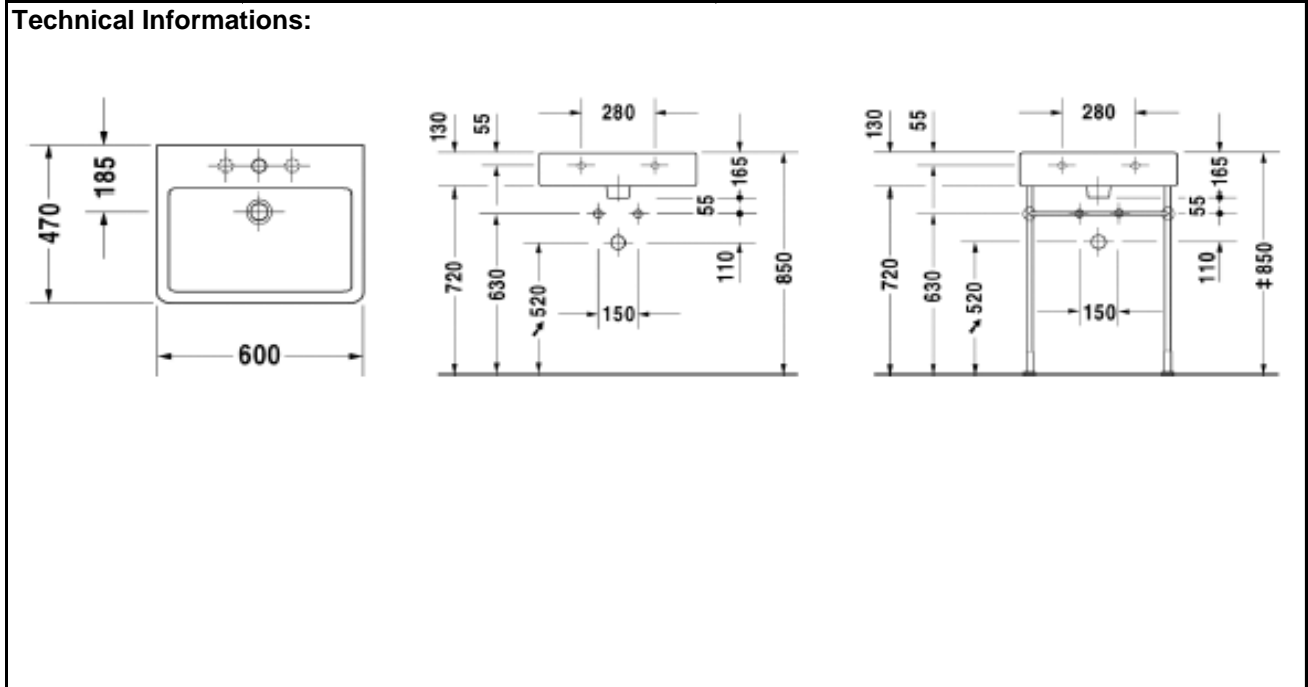

SPECIFICATION SHEET

BRAND:		Product Photo: 
ORIGIN:	Germany	
SERIES:	VERO	
PRODUCT DESCRIPTION:	Washbasin + 695100 bolts 1 tap hole	
MODEL No.	045460.0000	
FINISH/COLOUR:	White Alpin	
DIMENSIONS:	470mm x 600mm x 165mm	
OPTIONAL MATCHING PARTS:		