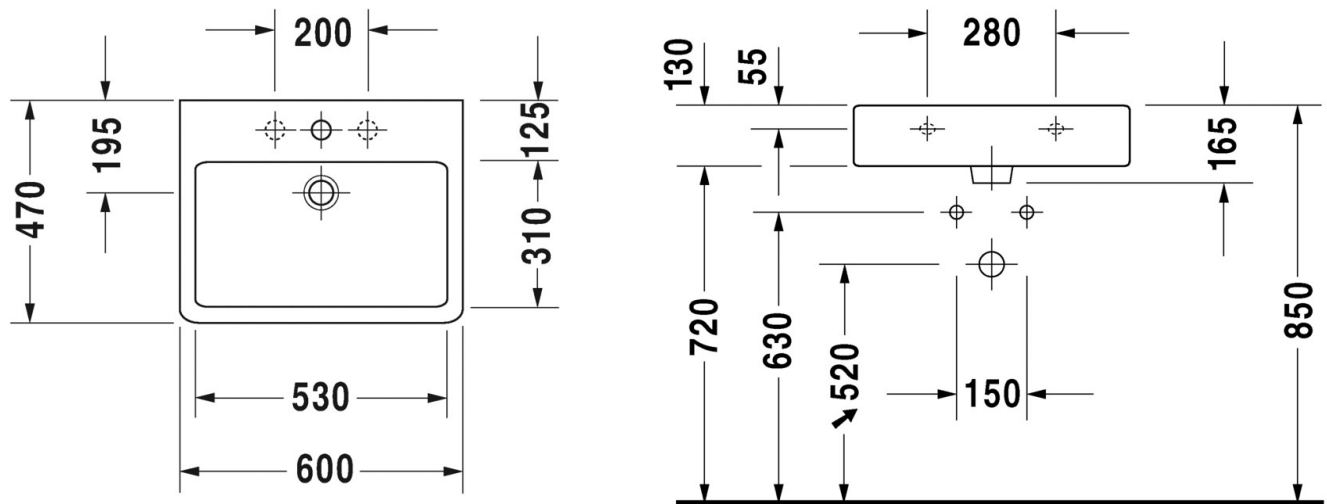

Brand : DURAVIT, Germany  
 Name : Vero Washbasin  
 Item Code : 045460.00001  
 Designer : Duravit  
 Color / Finish: White Alpin  
 Dimensions : Overall (LxWxH in cm)  
 60 x 47 x 16.5cm

Product info:

- With tap platform
- With overflow
- With WonderGliss

Add-on:

- 1 x 695100.0000 fixing bolts

Flushing of pipe must be done before fittings are installed. Failure to do so voids the warranty.

Follow cleaning instructions and avoid using any harmful chemicals.