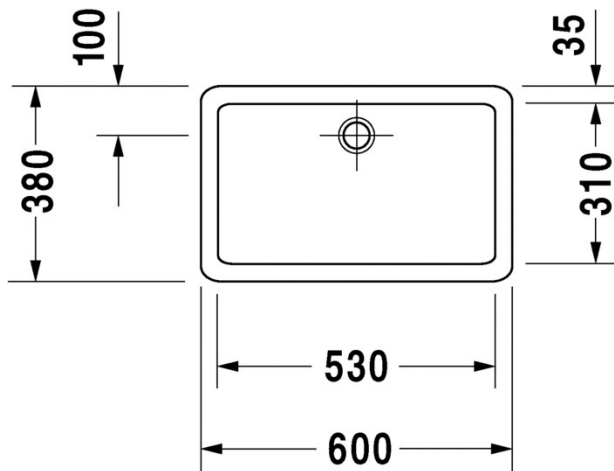

Flushing of pipe must be done before fittings are installed. Failure to do so voids the warranty.

Follow cleaning instructions and avoid using any harmful chemicals.

All information is for reference only. Installation shall always be based on the specs provided with actual delivered items.

For more info, visit www.kuysen.com