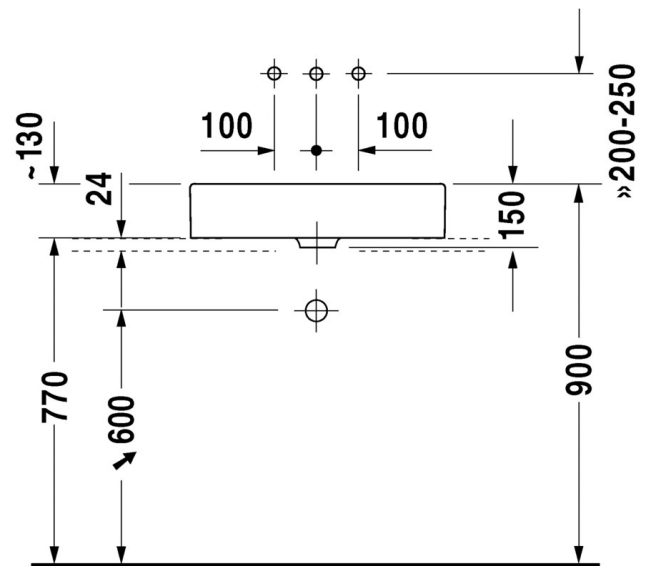

Flushing of pipe must be done before fittings are installed. Failure to do so voids the warranty.

Follow cleaning instructions and avoid using any harmful chemicals.

All information is for reference only. Installation shall always be based on the specs provided with actual delivered items.

For more info, visit www.kuysen.com