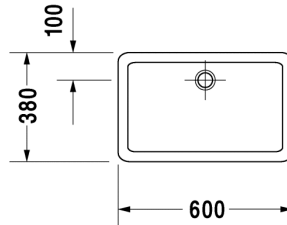

**Washbowl # 045560..00**

|< 600 mm >|

Vero

Washbowl	Dimension	Weight	Order number
ground, without overflow, without tap platform, fixings included, 600 mm			
<b>Colors</b>			
00 White Alpin			
<b>Variant</b>			
600 mm ☒	600 x 380 mm	14,200 kg	045560..00
<b>Accessories</b>			
Design Siphon	-	1,500 kg	005036
Design angle valve	1/2" mm	0,500 kg	003045
Slotted waste	50 mm	0,300 kg	005024

All drawings contain the necessary measurements which are subject to standard tolerances. They are stated in mm and are non-binding. Exact measurements, in particular for customised installation scenarios, can only be taken from the finished ceramic piece.