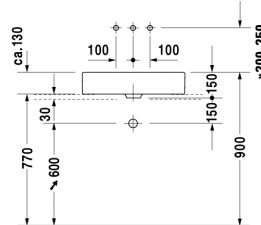

**Washbowl # 045560..00**

|< 600 mm >|

Vero

Washbowl	Dimension	Weight	Order number
ground, without overflow, without tap platform, fixings included, 600 mm			
<b>Colors</b>			
00 White Alpin			
<b>Variant</b>			
600 mm ☒	600 x 380 mm	14,200 kg	045560..00
<b>Accessories</b>			
Design Siphon	-	1,500 kg	005036
Design angle valve	1/2" mm	0,500 kg	003045
Slotted waste	50 mm	0,300 kg	005024

All drawings contain the necessary measurements which are subject to standard tolerances. They are stated in mm and are non-binding. Exact measurements, in particular for customised installation scenarios, can only be taken from the finished ceramic piece.