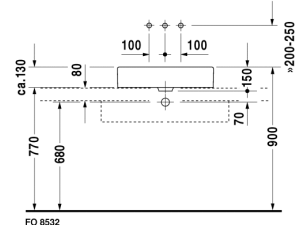

**Washbowl # 045560..00**

|< 600 mm >|

Vero

Washbowl	Dimension	Weight	Order number
ground, without overflow, without tap platform, fixings included, 600 mm			
<b>Colors</b>			
00 White Alpin			
<b>Variant</b>			
600 mm ☒	600 x 380 mm	14,200 kg	045560..00
<b>Accessories</b>			
Design Siphon	-	1,500 kg	005036
Design angle valve	1/2" mm	0,500 kg	003045
Slotted waste	50 mm	0,300 kg	005024

All drawings contain the necessary measurements which are subject to standard tolerances. They are stated in mm and are non-binding. Exact measurements, in particular for customised installation scenarios, can only be taken from the finished ceramic piece.