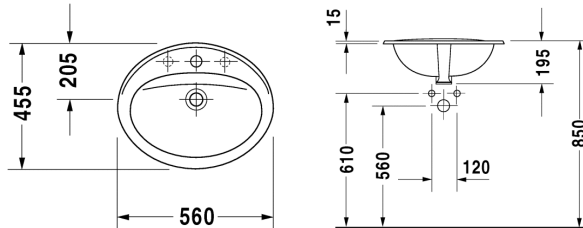

**Vanity basin # 047256..00**

|< 560 mm >|

Duraplus

Vanity basin	Dimension	Weight	Order number
countertop basin, with overflow, with tap platform, 560 mm			
<b>Colors</b>			
00 White Alpin, 47 Pergamon			
<b>Variant</b>			
560 mm ●●●	560 x 455 mm	8,400 kg	047256..00

All drawings contain the necessary measurements which are subject to standard tolerances. They are stated in mm and are non-binding. Exact measurements, in particular for customised installation scenarios, can only be taken from the finished ceramic piece.