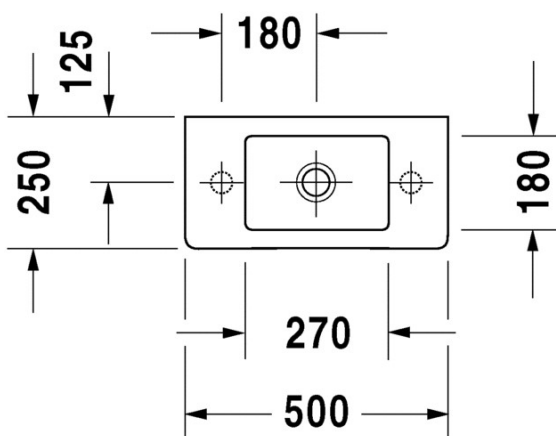

Flushing of pipe must be done before fittings are installed. Failure to do so voids the warranty.

Follow cleaning instructions and avoid using any harmful chemicals.

All information is for reference only. Installation shall always be based on the specs provided with actual delivered items.

For more info, visit www.kuysen.com