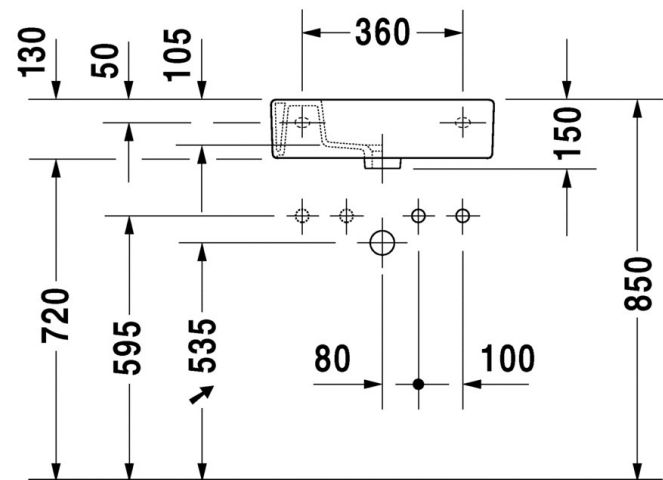

Brand : DURAVIT, Germany  
 Name : Vero Handrinse Basin  
 Item Code : 070350.00001  
 Designer : Duravit  
 Color / Finish: White Alpin  
 Dimensions : Overall (LxWxH in cm)  
 50 x 25 x 13cm

Product info:

- With overflow
- With tap platform
- With WonderGliss

Add-on:

- 1 x 695100.0000 fixing bolts

Flushing of pipe must be done before fittings are installed. Failure to do so voids the warranty.

Follow cleaning instructions and avoid using any harmful chemicals.