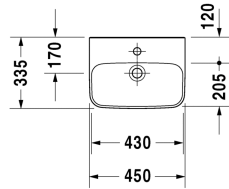

**DuraStyle Handrinse basin # 0708450000**

| < 450 millimetre > |

Handrinse basin	Dimension	Weight	Order number
without overflow, with tap platform, 450 millimetre			
<b>Colors</b>			
00 White Alpin			
<b>Variant</b>			
●	450 x 335 millimetre	9.500 kilogram	0708450000
Sanitary ceramics with the special WonderGliss surface finish will remain clean and attractive-looking for a long time to come. When ordering WonderGliss please add a "1" as eleventh digit to the model number.			
<b>Accessory</b>			
Slotted waste for washbasins without overflow	50 millimetre	0.300 kilogram	005024
<b>Suitable products</b>			
Siphon cover for # 070845,			085831

All drawings contain the necessary measurements which are subject to standard tolerances. They are stated in mm and are non-binding. Exact measurements, in particular for customised installation scenarios, can only be taken from the finished ceramic piece.