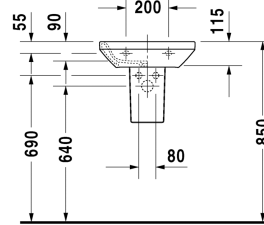

**DuraStyle Handrinse basin # 0708450000**

| < 450 millimetre > |

Handrinse basin	Dimension	Weight	Order number
without overflow, with tap platform, 450 millimetre			
<b>Colors</b>			
00 White Alpin			
<b>Variant</b>			
●	450 x 335 millimetre	9.500 kilogram	0708450000
Sanitary ceramics with the special WonderGliss surface finish will remain clean and attractive-looking for a long time to come. When ordering WonderGliss please add a "1" as eleventh digit to the model number.			
<b>Accessory</b>			
Slotted waste for washbasins without overflow	50 millimetre	0.300 kilogram	005024
<b>Suitable products</b>			
Siphon cover for # 070845,			085831

All drawings contain the necessary measurements which are subject to standard tolerances. They are stated in mm and are non-binding. Exact measurements, in particular for customised installation scenarios, can only be taken from the finished ceramic piece.