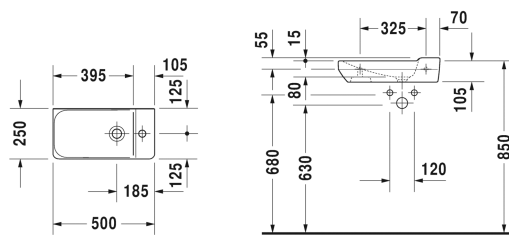

P3 Comforts Handrinse basin # 0715500000 / 0715500070

| < 500 mm > |

Handrinse basin	Dimension	Weight	Order number
without overflow, with tap platform, 500 mm			
Colors			
00 White Alpin			
Variant			
●	500 x 250 mm	8,900 kg	0715500000
⊗	500 x 250 mm	8,900 kg	0715500070
Text for invitation of tenders			
Mandatory in combination with a bottle trap			
Sanitary ceramics with the special WonderGliss surface finish will remain clean and attractive-looking for a long time to come. When ordering WonderGliss please add a "1" as eleventh digit to the model number.			
Accessory			
Slotted waste for washbasins without overflow	50 mm	0,300 kg	005024

All drawings contain the necessary measurements which are subject to standard tolerances. They are stated in mm and are non-binding. Exact measurements, in particular for customised installation scenarios, can only be taken from the finished ceramic piece.