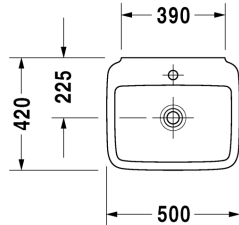

Handrinse basin # 072050..00

|< 500 mm >|

PuraVida

Handrinse basin	Dimension	Weight	Order number
without overflow, with tap platform, ceramic covered slotted waste included, 500 mm			
Colors			
00 White Alpin			
Variant			
500 mm ●	500 x 420 mm	12,900 kg	072050..00
Accessories			
Siphon cover	-	4,800 kg	085813

All drawings contain the necessary measurements which are subject to standard tolerances. They are stated in mm and are non-binding. Exact measurements, in particular for customised installation scenarios, can only be taken from the finished ceramic piece.