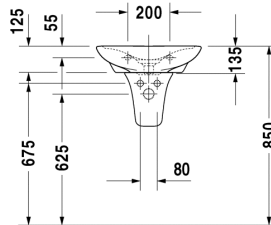

Handrinse basin # 072050..00

|< 500 mm >|

PuraVida

Handrinse basin	Dimension	Weight	Order number
without overflow, with tap platform, ceramic covered slotted waste included, 500 mm			
Colors			
00 White Alpin			
Variant			
500 mm ●	500 x 420 mm	12,900 kg	072050..00
Accessories			
Siphon cover	-	4,800 kg	085813

All drawings contain the necessary measurements which are subject to standard tolerances. They are stated in mm and are non-binding. Exact measurements, in particular for customised installation scenarios, can only be taken from the finished ceramic piece.