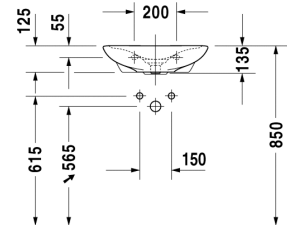

Handrinse basin # 072050..00

|< 500 mm >|

PuraVida

Handrinse basin	Dimension	Weight	Order number
without overflow, with tap platform, ceramic covered slotted waste included, 500 mm			
Colors			
00 White Alpin			
Variant			
500 mm ●	500 x 420 mm	12,900 kg	072050..00
Accessories			
Siphon cover	-	4,800 kg	085813

All drawings contain the necessary measurements which are subject to standard tolerances. They are stated in mm and are non-binding. Exact measurements, in particular for customised installation scenarios, can only be taken from the finished ceramic piece.