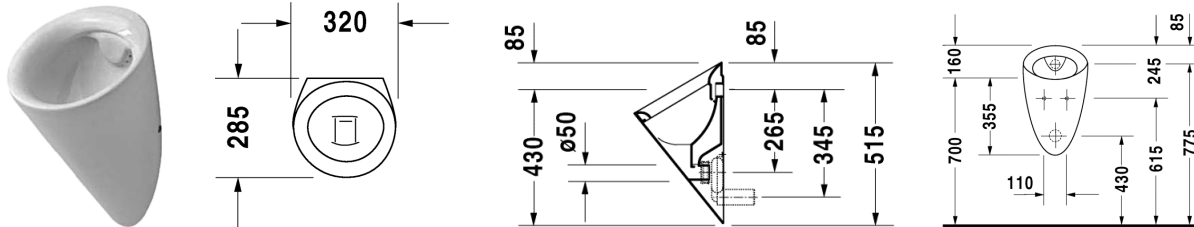

**Urinal # 083432..00 / 083432..07**

|< 320 mm >|

**Starck 1**

Urinal	Dimension	Weight	Order number
concealed inlet and outlet, syphonic action, fixings included, model without cover			
<b>Colors</b>			
00 White Alpin			
<b>Variant</b>			
	320 x 285 mm	10,000 kg	083432..00
	320 x 285 mm	10,000 kg	083432..07
<b>Accessories</b>			
Siphon	ø 50 mm	0,200 kg	005112
Water inlet mechanism	1/2" mm	0,100 kg	695800
Urinal screen	-	0,200 kg	005041

All drawings contain the necessary measurements which are subject to standard tolerances. They are stated in mm and are non-binding. Exact measurements, in particular for customised installation scenarios, can only be taken from the finished ceramic piece.