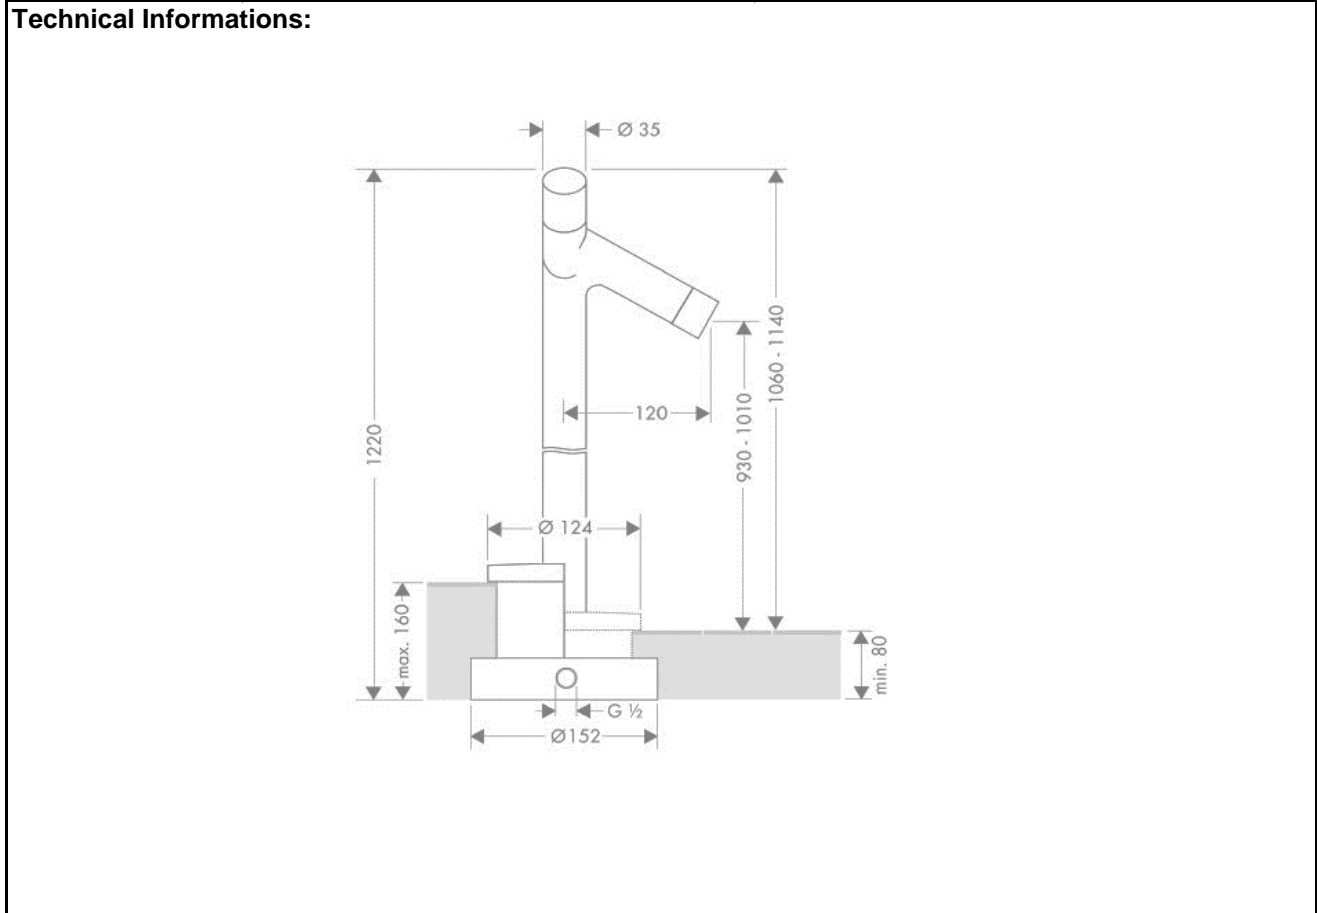

SPECIFICATION SHEET - fittings

BRAND:	AXOR[®]	Product Photo: 
ORIGIN:	Germany	
SERIES:	PHILIPPE STARCK	
PRODUCT DESCRIPTION:	2handled finish set floor mount basin mixer • flow rate: 5 l/min	
MODEL No.	10060.000	
FINISH/COLOUR:	Chrome-plated	
DIMENSIONS:	1220mm height 120mm spout projection	
OPTIONAL MATCHING PARTS:		