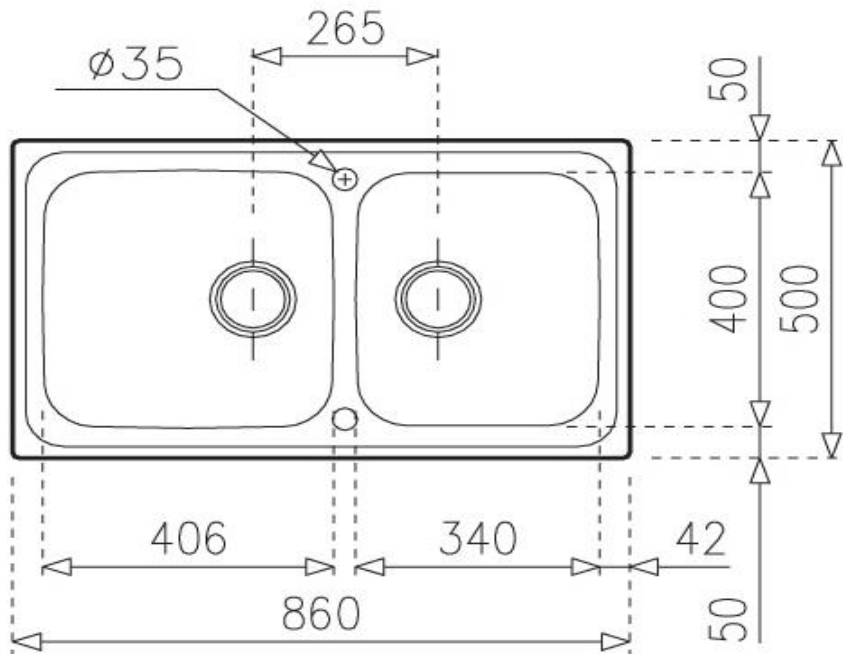

Brand : TEKA, Spain
 Name : Classic / Stainless Steel Inset Kitchen Sink, 860.500.2B PLUS

Item Code : 1011.9500
 Color/ Finish: Polished
 Dimensions : Overall (w x h): 860 x 500mm

Product info:

- double bowl size: 406 x 400 x 250 mm, 340 x 400 x 200 mm
- single tap hole , overflow
- A1 Waste basket strainer 3½"
- dia. of waste hole: Ø3½"

Add-on:

- PM2 Double sink bottle trap 1½"

Follow cleaning instructions and avoid using any harmful chemicals.

All information is for reference only. Installation shall always be based on the specs provided with actual delivered items.