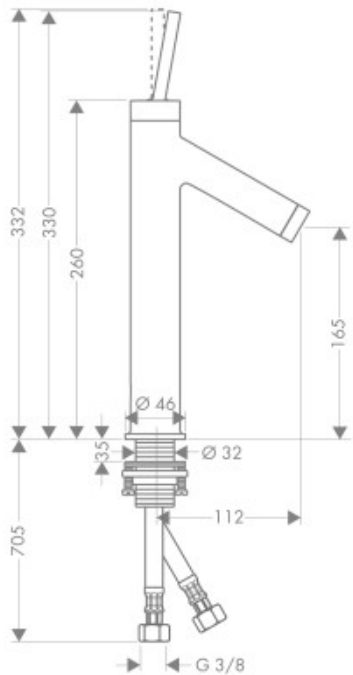

Brand : Axor, Germany
 Name : Starck Classic Single Lever Basin Mixer 170
 Item Code : 10123.000
 Designer : Philippe Starck
 Color / Finish : Chrome
 Dimensions :

Product info:

- consists of: single lever basin mixer, non-closing waste set
- ComfortZone 170
- projection 112 mm
- normal spray
- flow rate at 3 bar: 5 l/min
- joystick ceramic cartridge
- suitable for continuous flow water heaters

Add-ons :

- 2 x angle valve 1/2 x 3/8 w/ conical nut
- 1 x p-trap

Technology

Flowchart

Flushing of pipe must be done before fittings are installed. Failure to do so voids the warranty.

Follow cleaning instructions and avoid using any harmful chemicals.