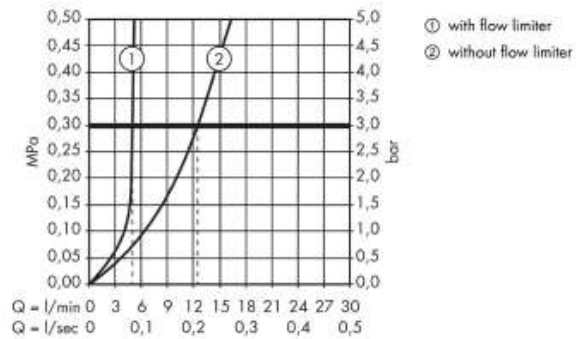

Add-ons :

- 2 x angle valve 1/2 x 3/8 w/ conical nut
- 1 x p-trap

Technology

Flowchart

Flushing of pipe must be done before fittings are installed. Failure to do so voids the warranty.

Follow cleaning instructions and avoid using any harmful chemicals.