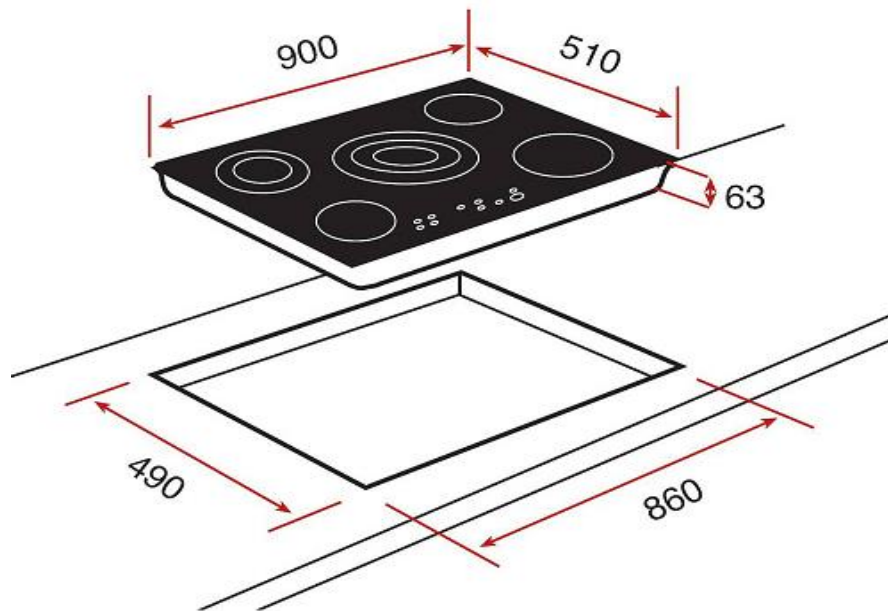

Brand : TEKA, Spain  
 Name : VITROCERAMIC HOB / Built-in  
 Vitroc ceramic Hob TRS.951  
 Item Code : 1021.0002  
 Color/Finish: Bevelled Glass  
 Dimensions : Overall (LxWxH in cm)  
 90 x 51 x 6.3cm

Product info:

- Touch control panel
- Bevelled Glass
- Residual heat indicators
- Burst of cooking function
- Independent programmer of each cooking zone
- Security blocking
- 5 cooking zones:
  - 1 triple high light ( 145/210/270 mm  $\phi$  )
  - 1 double high light ( 120/180 mm  $\phi$  )
  - 1 high light ( 180 mm  $\phi$  )
  - 1 high light ( 160 mm  $\phi$  )
  - 1 high light ( 145 mm  $\phi$  )
- Wattage: 6200 Watt
- Voltage: 220V / 50~60 Hz
- Phase: single+grounding

**ATTENTION: Cut hole must be with round corners in order to avoid cracking on the counter-top.**

Follow cleaning instructions and avoid using any harmful chemicals.

All information is for reference only. Installation shall always be based on the specs provided with actual delivered items.